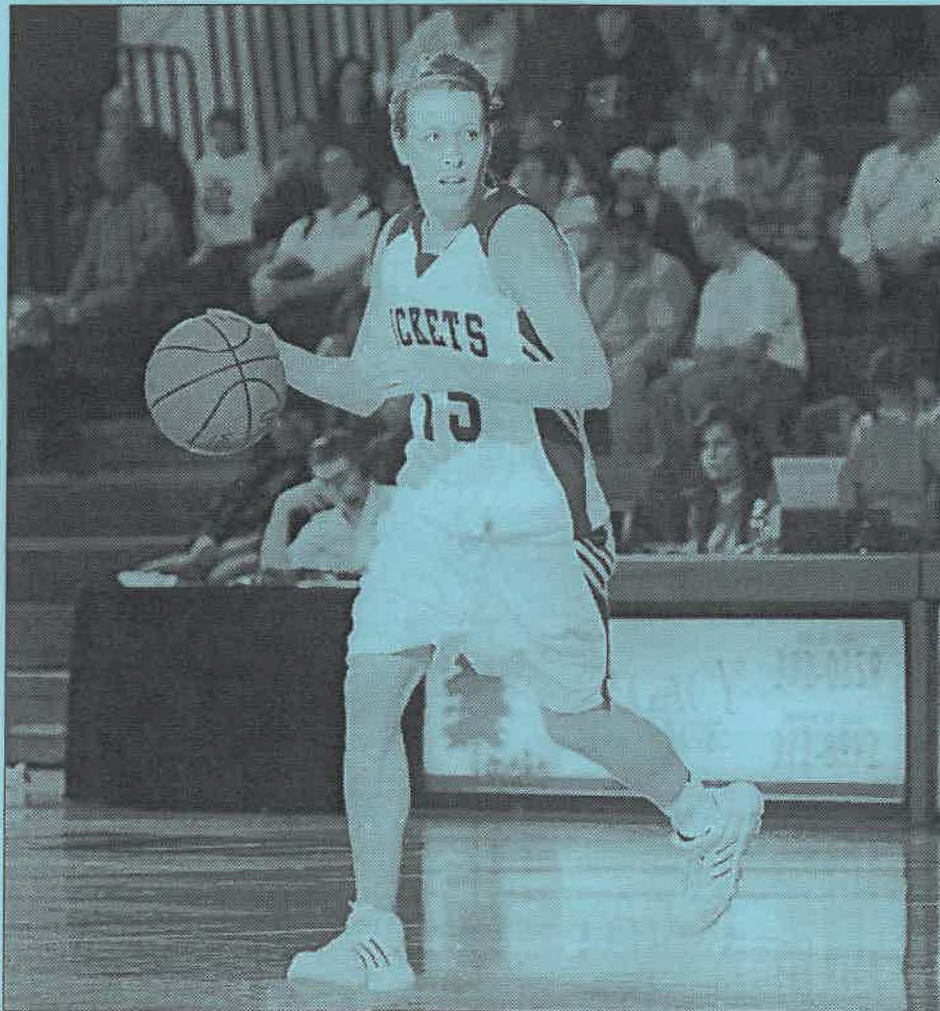

Friday, November 13, 2009

5:30 p.m.

Indiana Wesleyan
vs.
Wilberforce

7:30 p.m.

Cedarville
vs.
Malone

Saturday, November 14, 2009

1:00 p.m.

Malone
vs.
Wilberforce

3:00 p.m.

Cedarville
vs.
Indiana Wesleyan

Proud sponsors of
Yellow Jacket Basketball
"Please ask about our
Cedarville University rate"
300 Xenia Towne Square
Xenia, Ohio 45385
(937) 372-9921

Colonial Pizza and Deli

98 North Main
Cedarville, Ohio 45314
766-5779

"Serving Its Hometown for Over a Decade"
Owned and operated by Ronnie and Sandy Acton

HOURS:

—Sunday—
5:00 pm to 11:00 pm
—Monday thru Thursday—
11:00 am to 11:00 pm
—Friday & Saturday—
11:00 am to 12:00 pm