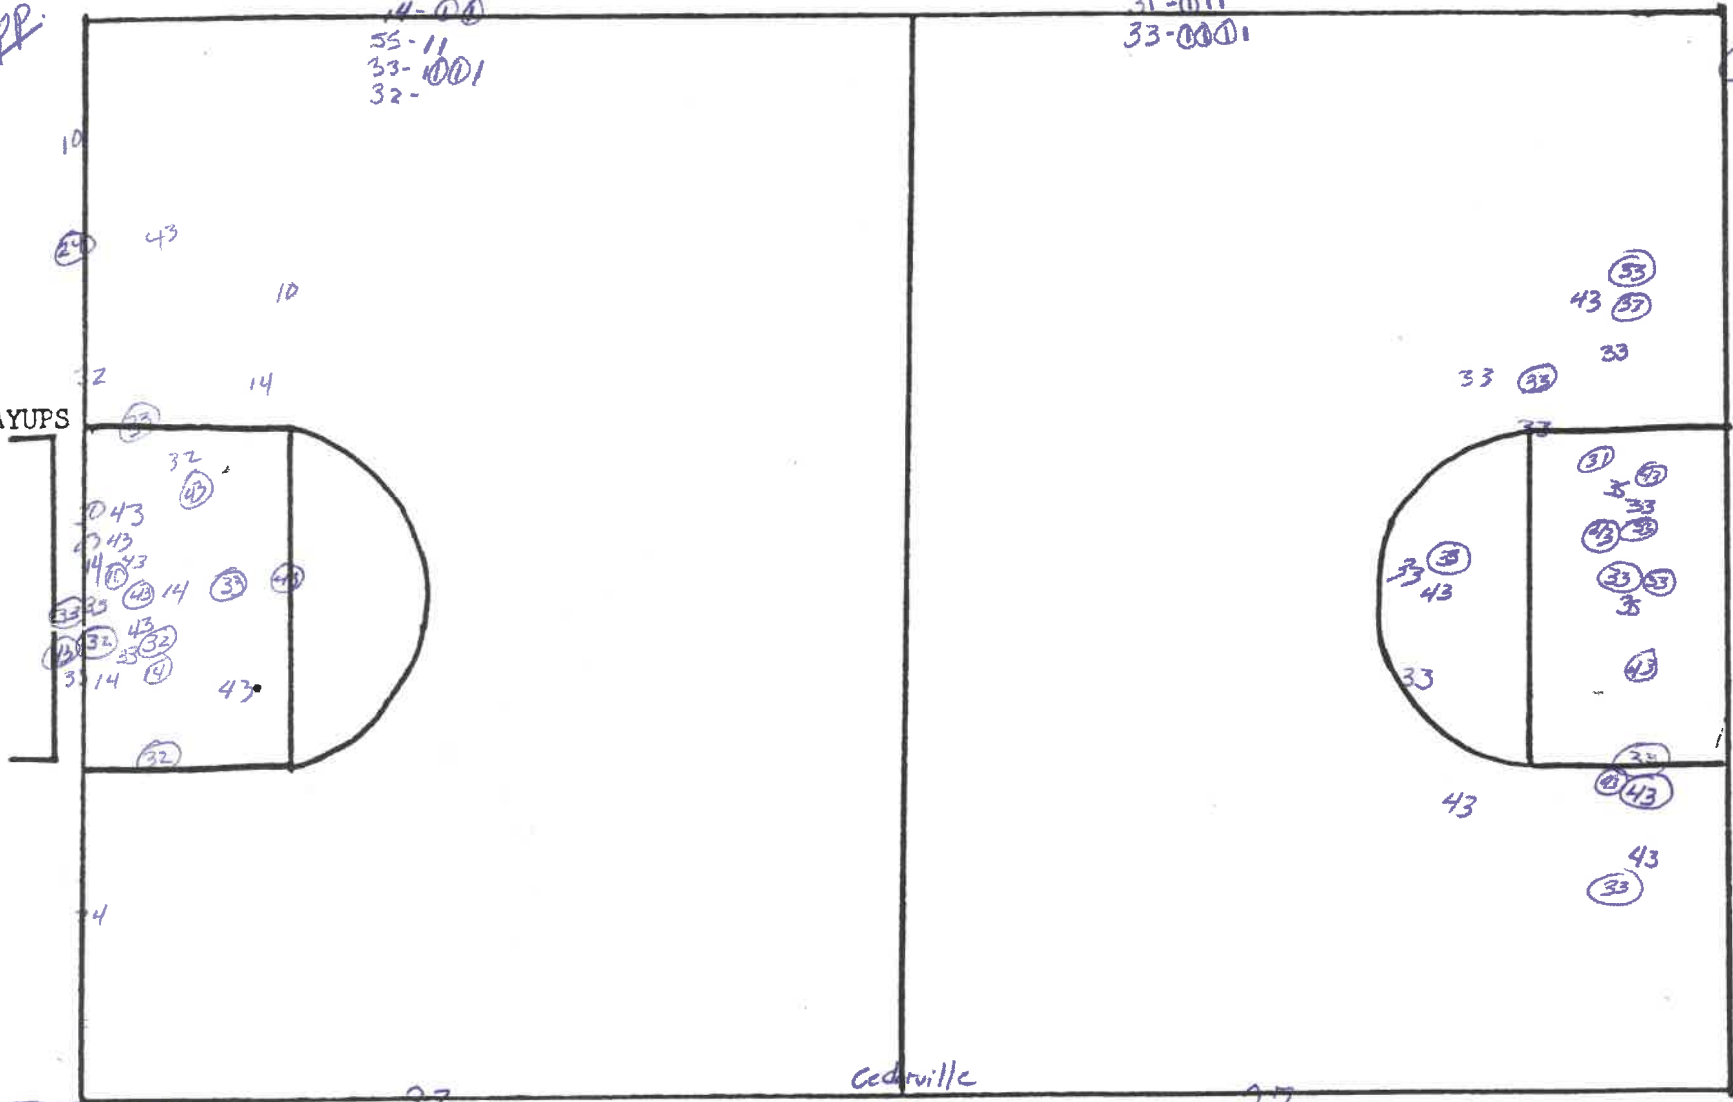

PLAYER	#	DEF	OFF	Total	Assists	BAD PASS	FUMBLE	Violation	Recover	PERS FOUL	CEDARVILLE				OPP.			
											TO	#	+ Pts	Rec	TO	#	+ Pts	R
MOUNTS	33	I ① ①	III ③ ④	① ④ ⑤	II ②	I ① ②	I ①	I ①	I ①	I ①								
WOMACK	43	II ② ③	I ① ①	② ④	II ②	I ① ②		III ③ ③	III ①	II ①								
BAKER	31	III ③ ④	I ① ①	④ ②	III ⑤ ④	II ② ①	I ①		I ①	I ①								
BERGER	23	I ① ①		I ②	II ② ②	I ① ①		I ①	III ③	I ①								
CARR	35	II ② ④	III ③ ③	⑤ ⑦	I ① ②			II ② ②	II ②	II ②								
GREVE	21	I ① ①	I ① ③	② ④		I ①		I ①		I ①								
TOWNSEND	11																	
GREEN	5																	
DANUBE	41																	
eam									III ④ ①									
TOTAL		⑧ ① ① ⑤	⑦ ③ ③		⑩ ④	⑥ ②	2	⑤ ⑧	⑩ ⑧									
PONETS		⑪	⑥	⑩ ⑦	⑦	⑩	①	⑧	⑫									

Cedarville vs.

Date

Timeout - IIII

FIRST HALF

SECOND HALF

CEDARVILLE COLLEGE SHOOTING CHART

11/21/80
DATE

2nd Half
HALF

Foul shot
14-00
55-11
33-001
32-

Foul shot
31-011
33-0001

OPP.

Cedarville

LAYUPS

LAYUPS

CEDARVILLE; F.G. ATT. 13
F.G. MADE 8
SCORE _____

F.G. PCT. _____

OPONENTS: F.G. ATT. 15
F.G. MADE 7
SCORE _____

F.G. PCT. _____