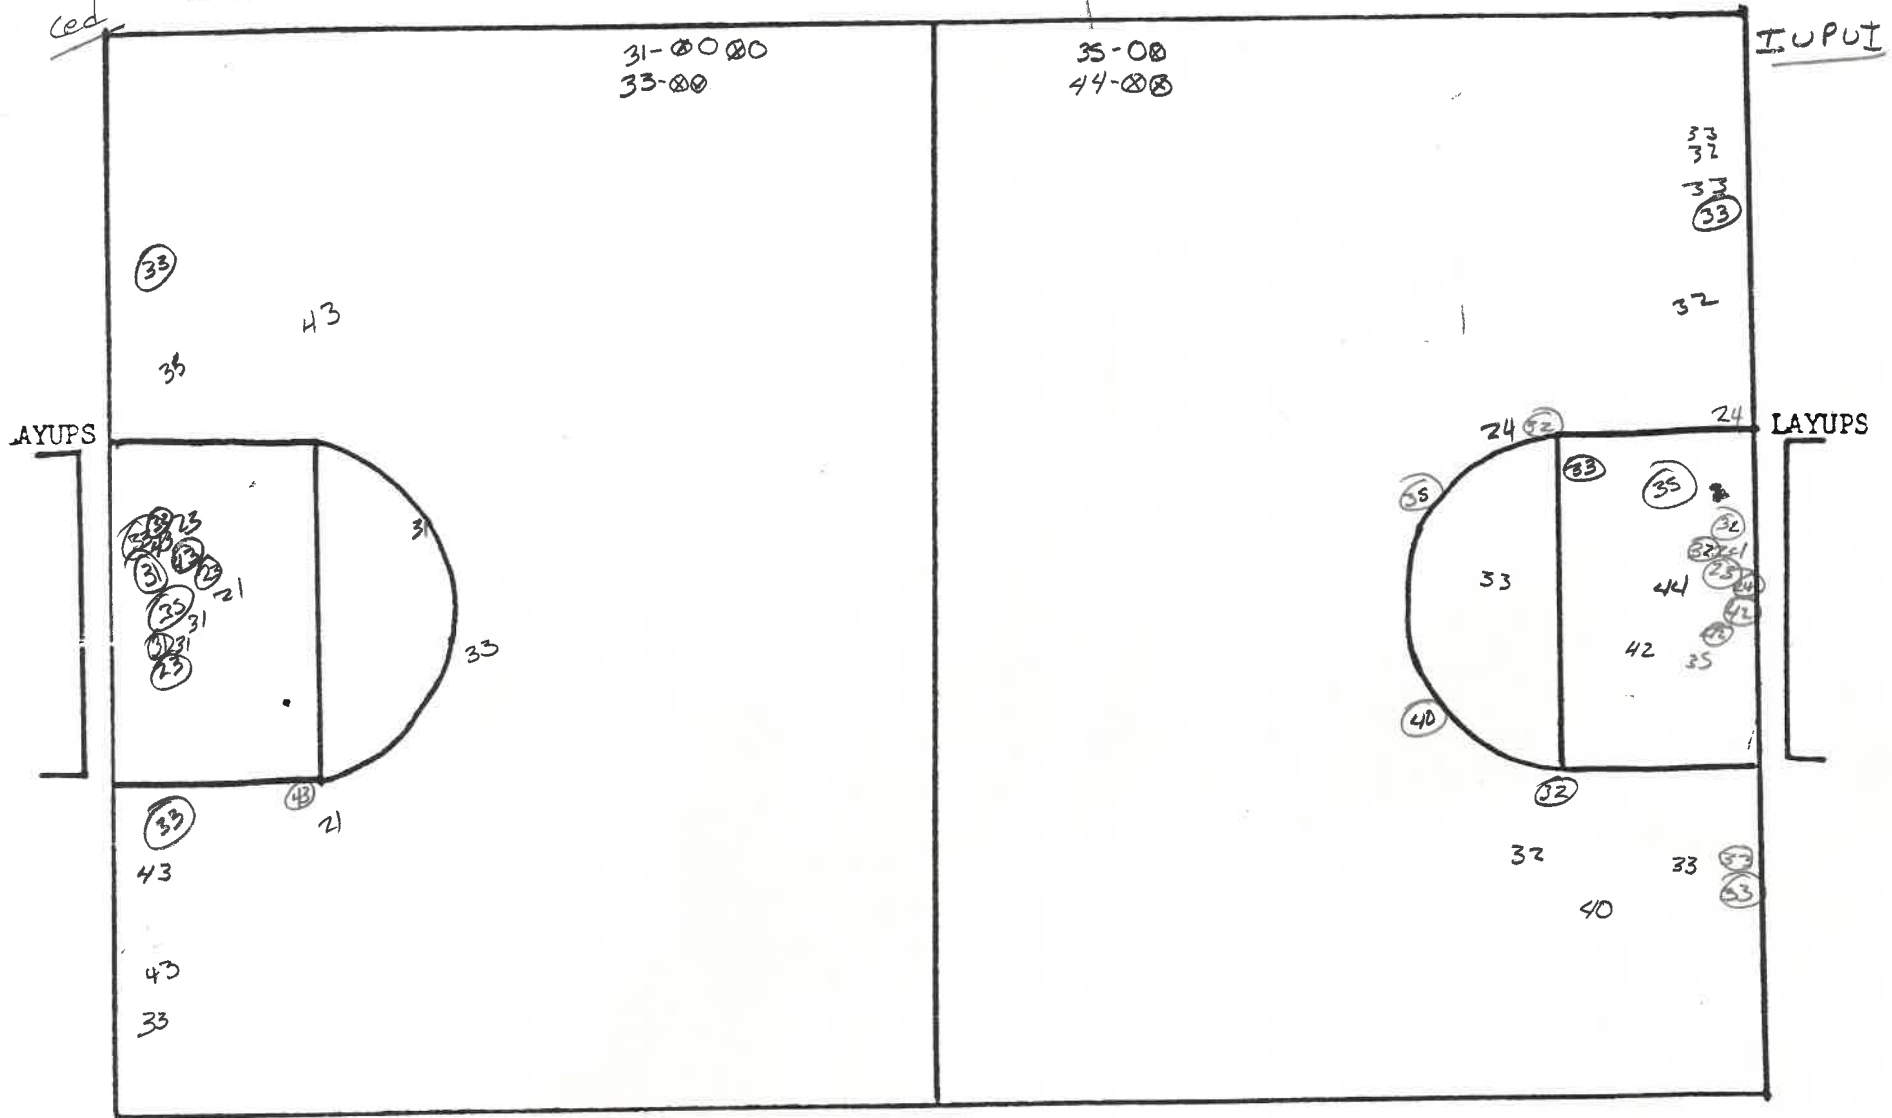

Cedarsville vs. IUPUI
Date November 22, 1980

FIRST HALF SECOND HALF

Cedarville vs. IUPUI

CEDARVILLE COLLEGE SHOOTING CHART

DATE 11-22-80

HALF Second ~~First~~

CEDARVILLE; F.G. ATT. _____
 F.G. MADE _____
 SCORE _____