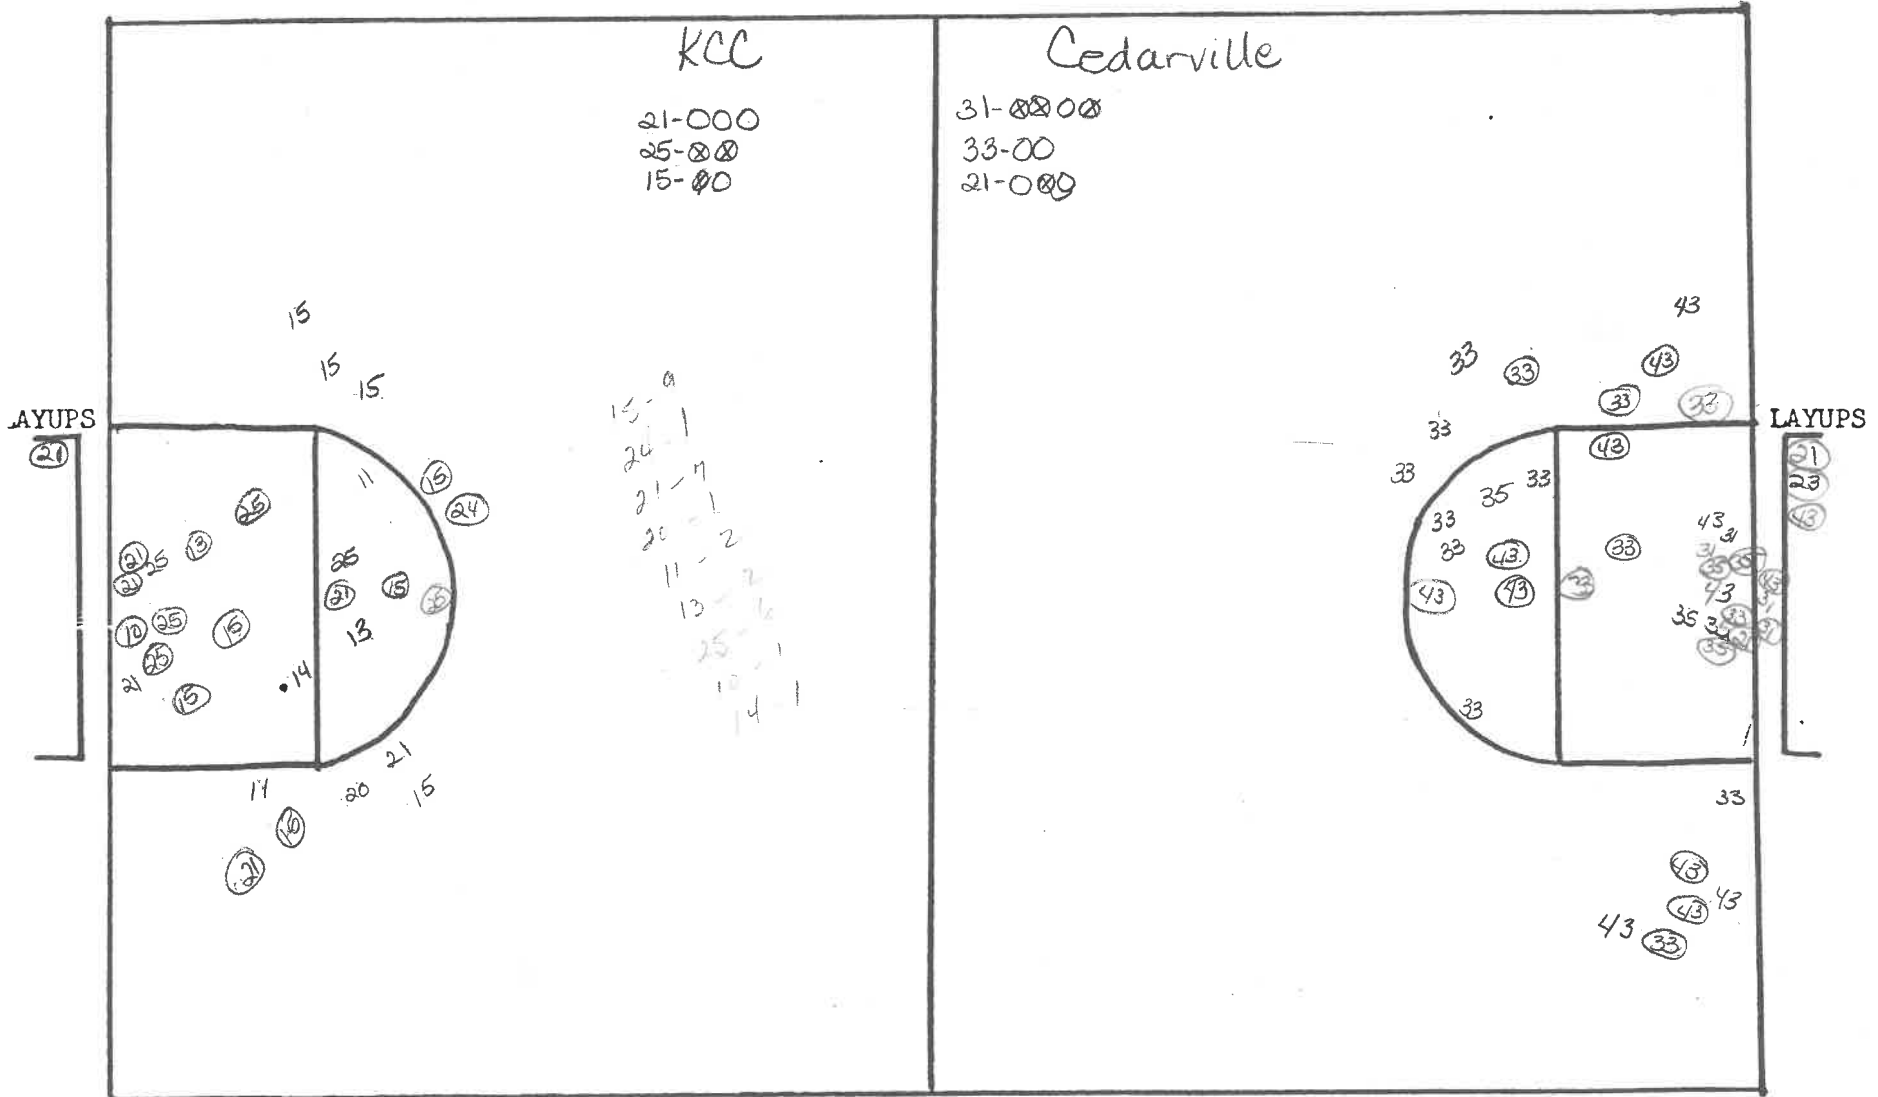

Cederville vs. Kentucky Christian
Date November 25, 1980

FIRST HALF SECOND HALF

Cedarville vs. Kentucky Christian

Game #3

CEDARVILLE COLLEGE SHOOTING CHART

DATE 11-25-80

HALF First

CEDARVILLE; F.G. ATT. 30
F.G. MADE 17
SCORE 37