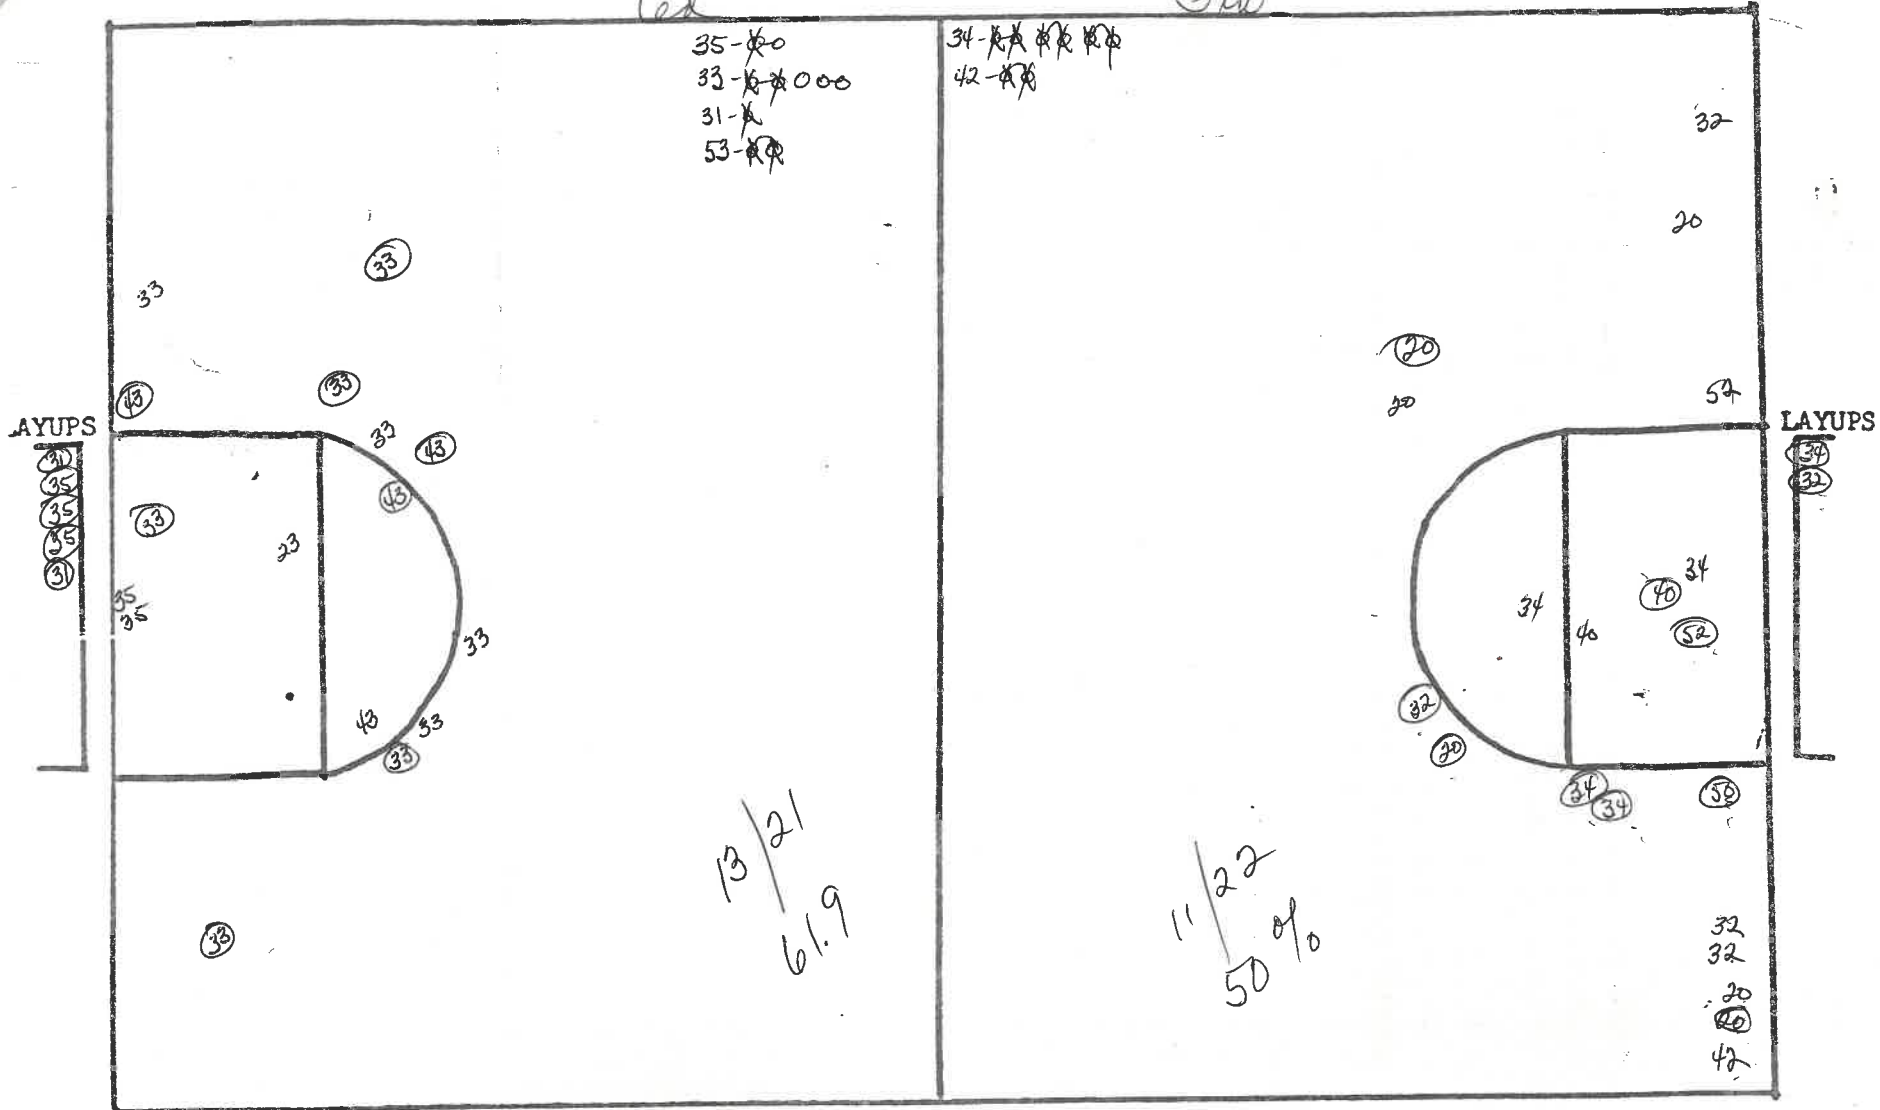

SUMMARY SHEET

CEDARVILLE

VS

Findlay College

DATE: December 30, 1980

NAME	Games No.	Field Goals			Free Throws			Total Pts	Game Avg	Rebounds			Assists	Recoveries	Personal Fouls	Turnovers		
		M	A	%	M	A	%			Def	Off	Avg				Bad Pass	Fum.	Vio
Green	5																	
Townsend	11	NO PLAY																
Hawlet	13																	
Smart	15																	
Greve	21	0	0	0	0	0	0	0		2	²0	0	0	3	1	0	0	
Berger	23	0	2	0	0	0	0	0		1	¹0	9	1	3	1	3	2	
Baker	31	2	5	40.0	3	3	100.0	7		3	⁵2	3	2	4	1	1	0	
Mounts	33	9	19	47.4	7	13	53.8	25		3	³0	4	5	4	1	0	1	
Carr	35	5	15	33.3	1	2	50.0	11		6	¹³7	2	4	5	1	0	1	
Dawube	41	NO PLAY																
Womack	43	10	13	76.9	4	4	100.0	24		2	³1	3	1	1	1	2	0	
Himes	55	NO PLAY																
Dixon		NO PLAY																
Pryor	53	0	0	0	2	2	100.0	2		0	⁰0	0	0	0	0	0	0	
Team										0	⁴4	0	3					
Total		26	54	48.1	17	24	70.8	69		17	³¹14	21	16	20	6	6	4	
Opponents		27	48	56.3	16	18	88.9	70		18	²³5	18	16	19	5	6	5	

CEDARVILLE COLLEGE SHOOTING CHART

DATE December 30, 1980

HALF First

Ced

Juv

$13/21$
61.9

$11/22$
50%

CEDARVILLE; F.G. ATT. _____
F.G. MADE _____
SCORE _____

F.G. PCT. _____

OPPONENTS: F.G. ATT. _____
F.G. MADE _____
SCORE _____

F.G. PCT. _____