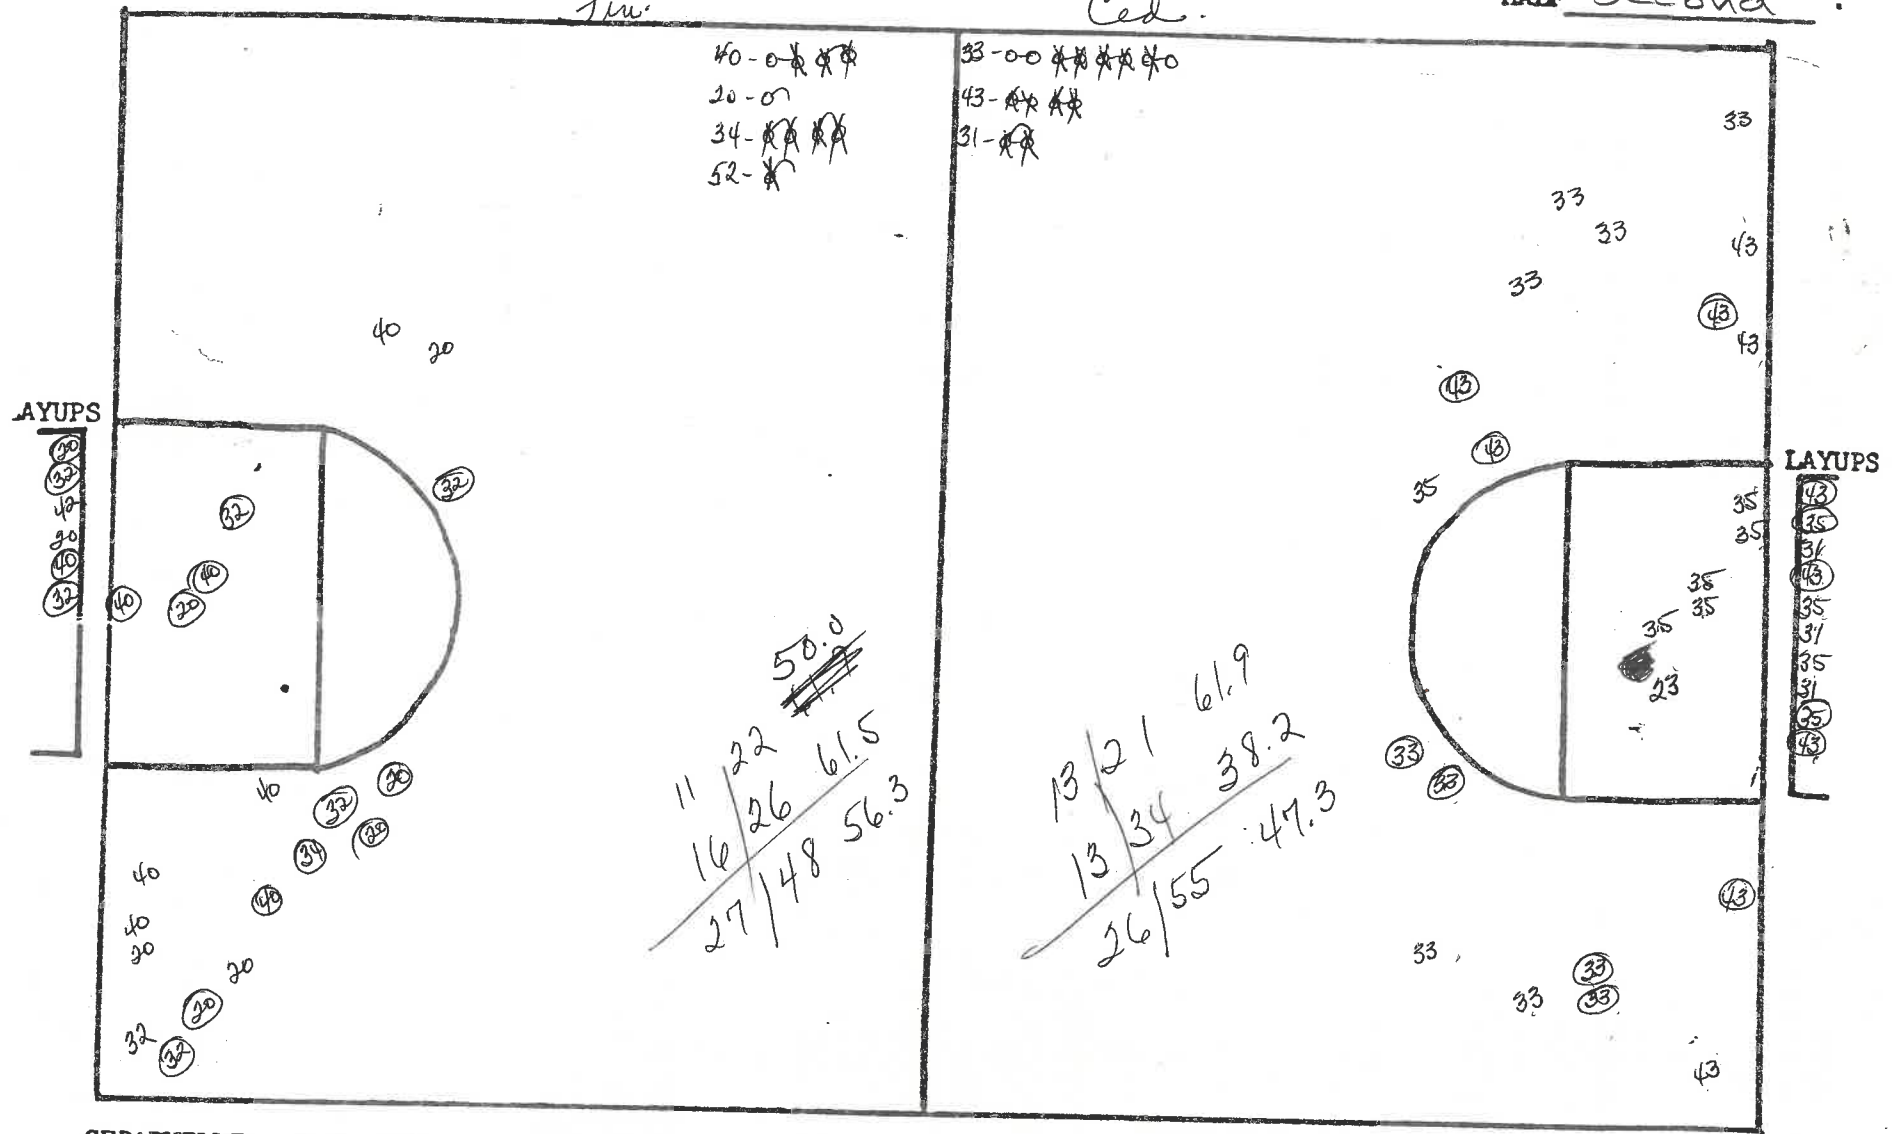

F.G. PCT. \_\_\_\_\_

OPPONENTS: F.G. ATT. \_\_\_\_\_  
F.G. MADE \_\_\_\_\_  
SCORE \_\_\_\_\_

F.G. PCT. \_\_\_\_\_

CEDARVILLE COLLEGE SHOOTING CHART

DATE December 30, 1980

*Jin*

*Ced.*

HALF Second