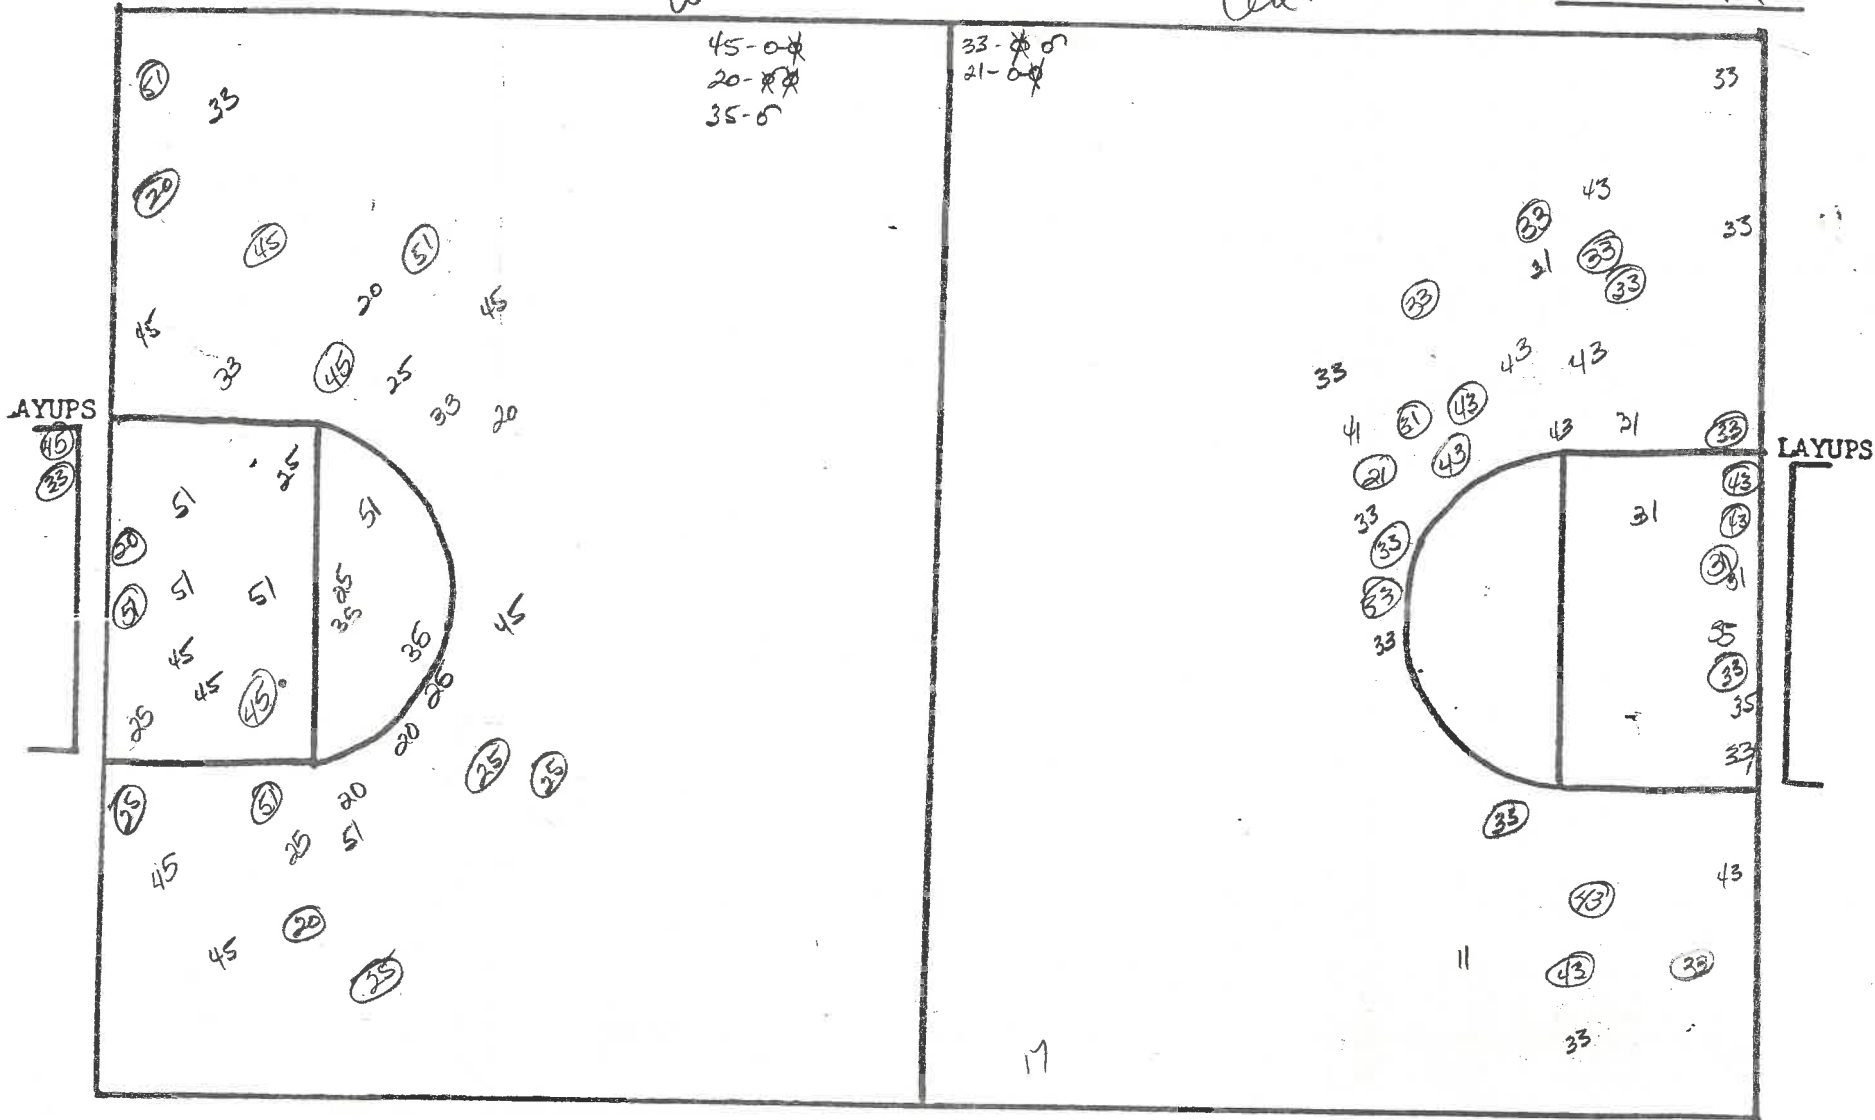

55-40

19-91

Game #6

CEDARVILLE COLLEGE SHOOTING CHART

DATE December 2, 1980

WU

Ced.

HALF Second

CEDARVILLE; F.G. ATT. _____
F.G. MADE _____
SCORE _____

F.G. PCT. _____

OPPONENTS: F.G. ATT. _____
F.G. MADE _____
SCORE _____

F.G. PCT. _____