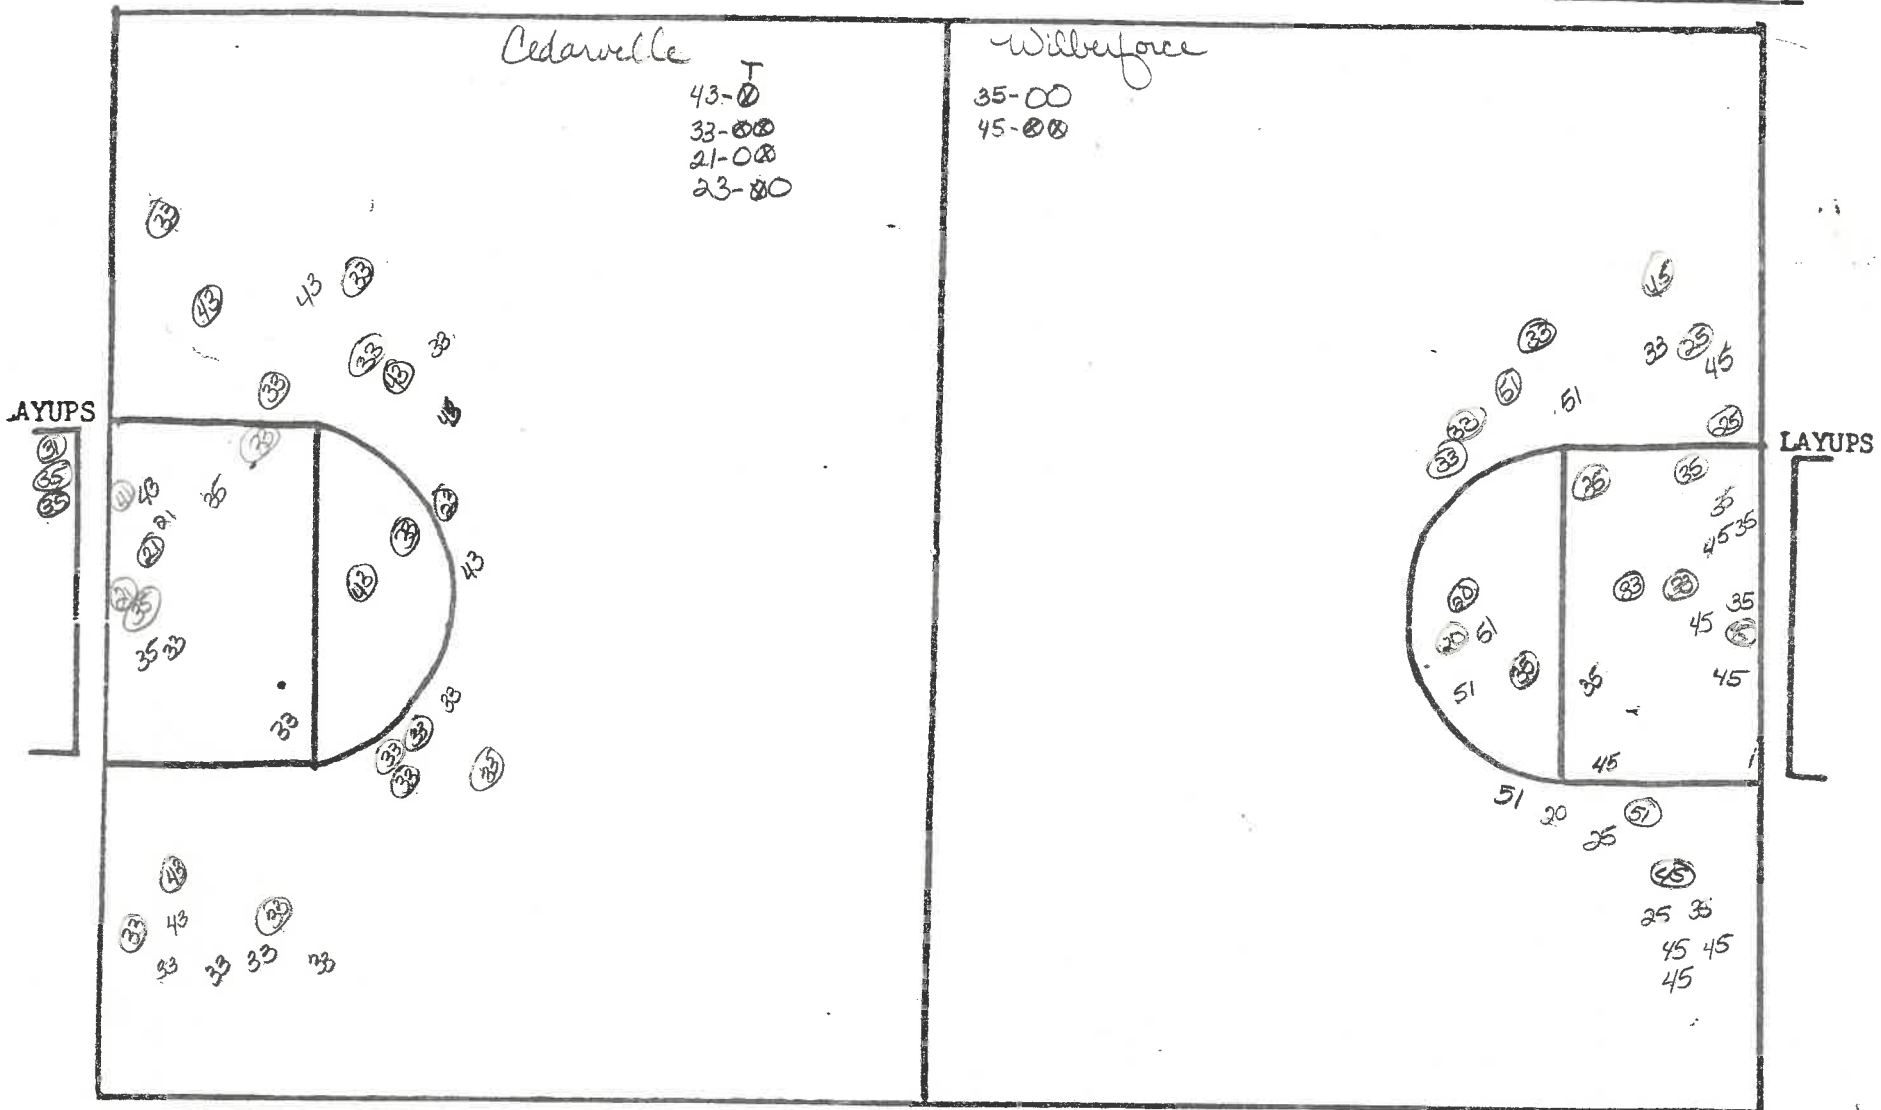

Cedarville vs. Wilborforce
 Date December 2, 1980

FIRST HALF SECOND HALF

CEDARVILLE COLLEGE SHOOTING CHART

DATE December 2, 1980

HALF First

CEDARVILLE; F.G. ATT. 40
 F.G. MADE 24
 SCORE

F.G. PCT. 60%

OPPONENTS: F.G. ATT. 38
 F.G. MADE 17
 SCORE