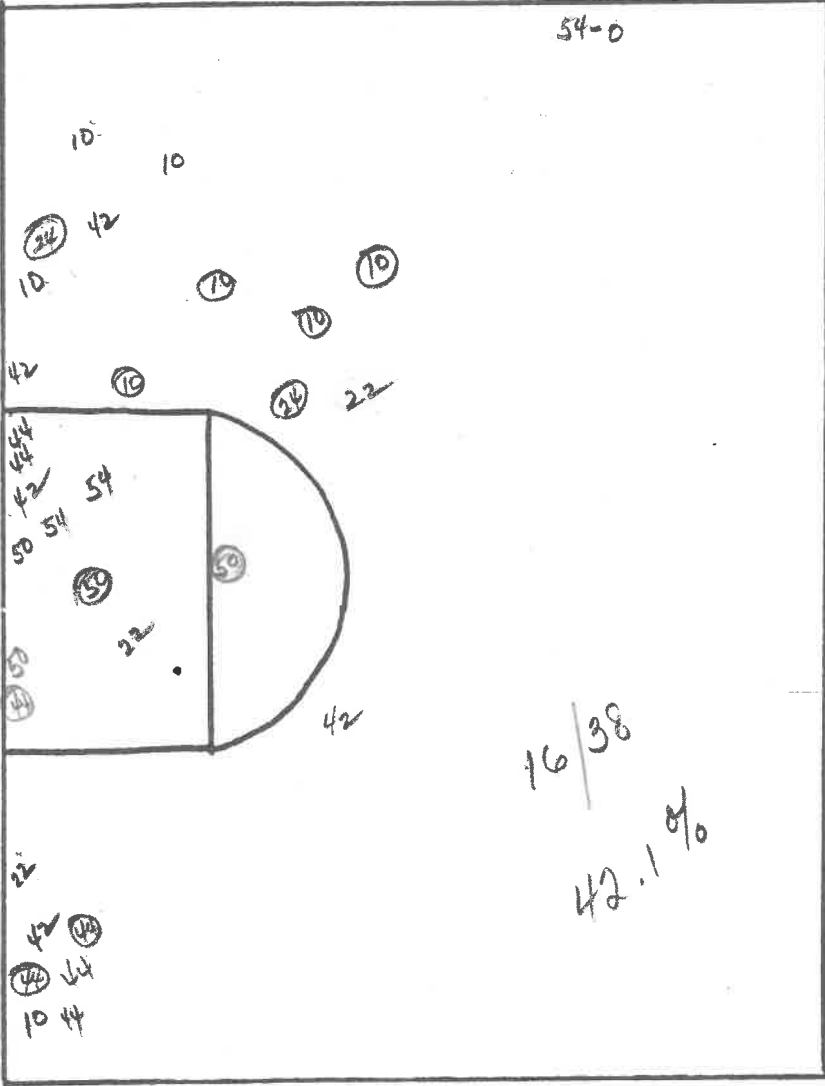

CEDARVILLE COLLEGE SHOOTING CHART

DATE December 18, 1930

Wilm.

Ced

HALF First

54-0

33-~~0000~~
35-~~0000~~
21-~~000~~
31-~~0000~~

AYUPS