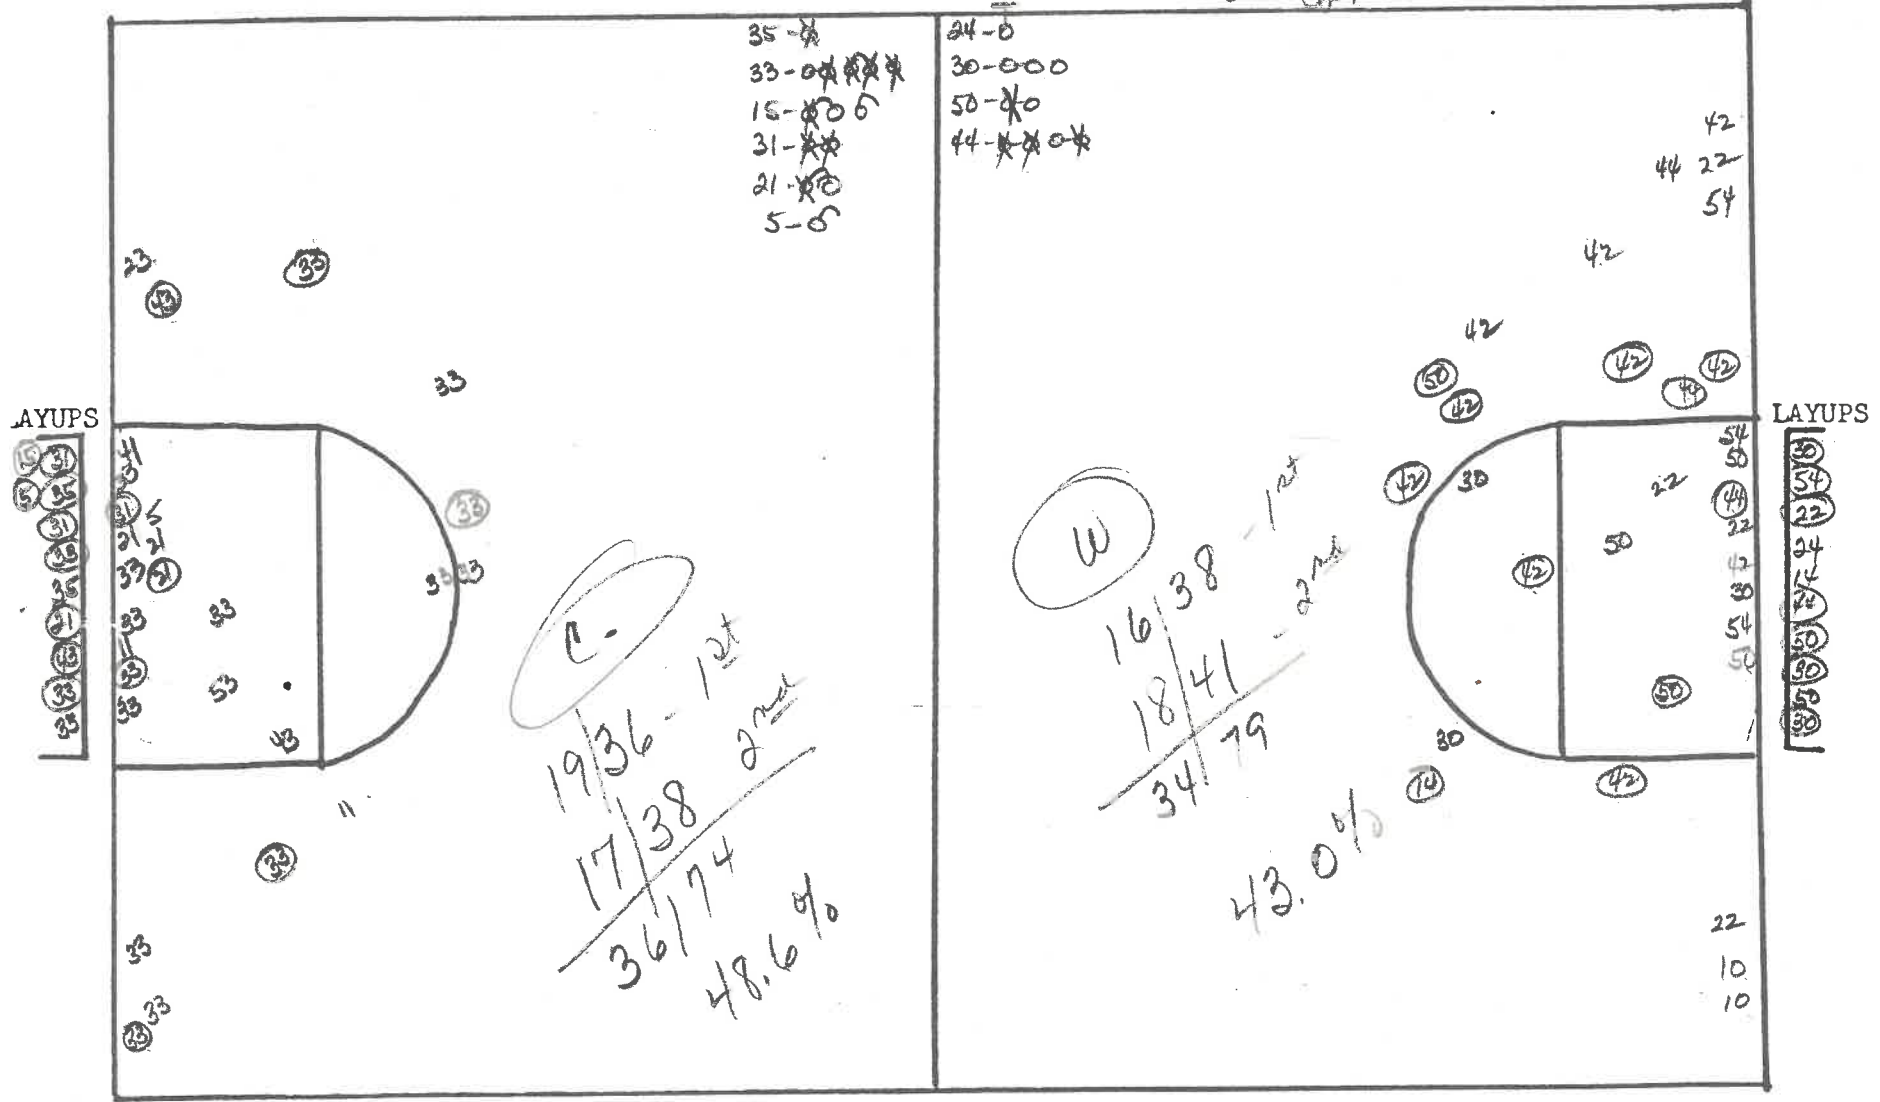

90-72

CEDARVILLE COLLEGE SHOOTING CHART

DATE December 18, 1980

Ced

Walt

HALF Second

CEDARVILLE; F.G. ATT. _____
F.G. MADE _____
SCORE _____

F.G. PCT. _____

OPPONENTS: F.G. ATT. _____
F.G. MADE _____
SCORE _____

F.G. PCT. _____

16/38
42.1%

19/36
52.8%