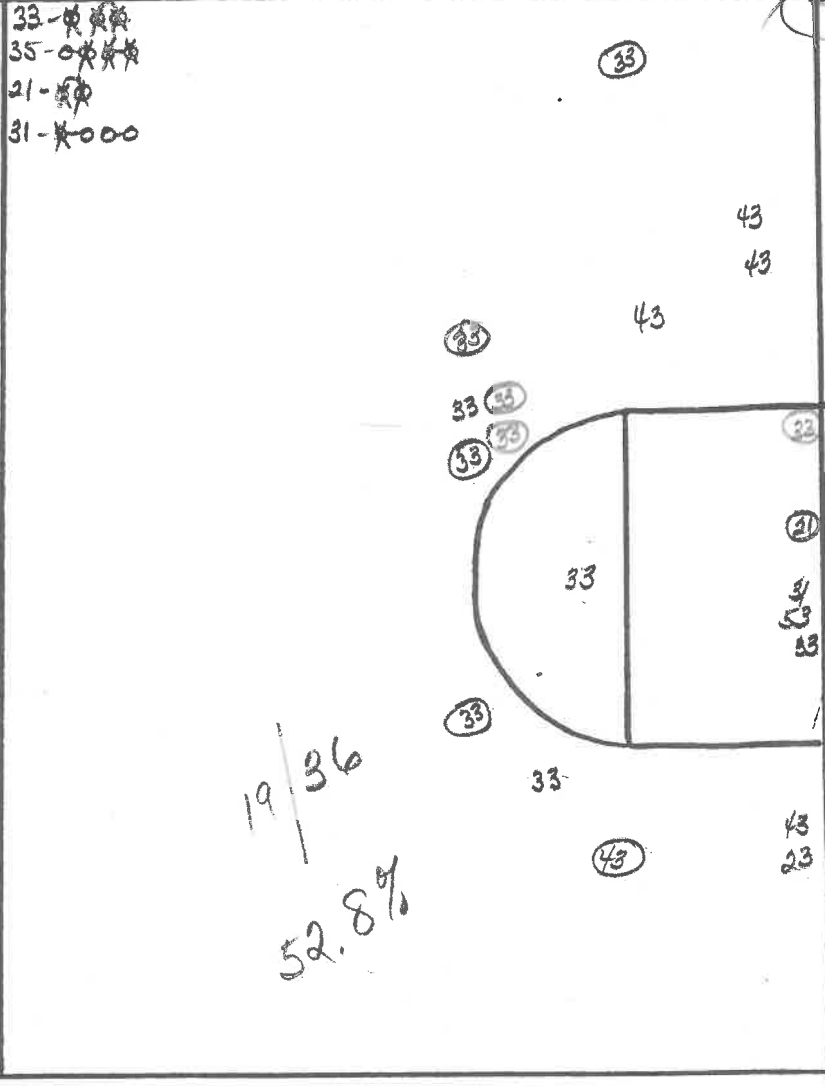

CEDARVILLE COLLEGE SHOOTING CHART

DATE December 18, 1930

Wilm.

Ced

HALF First

54-0

33-~~0000~~
35-~~0000~~
21-~~000~~
31-~~0000~~

AYUPS

LAYUPS

CEDARVILLE; F.G. ATT. _____
F.G. MADE _____
SCORE _____

F.G. PCT. _____

OPPONENTS: F.G. ATT. _____
F.G. MADE _____
SCORE _____

F.G. PCT. _____