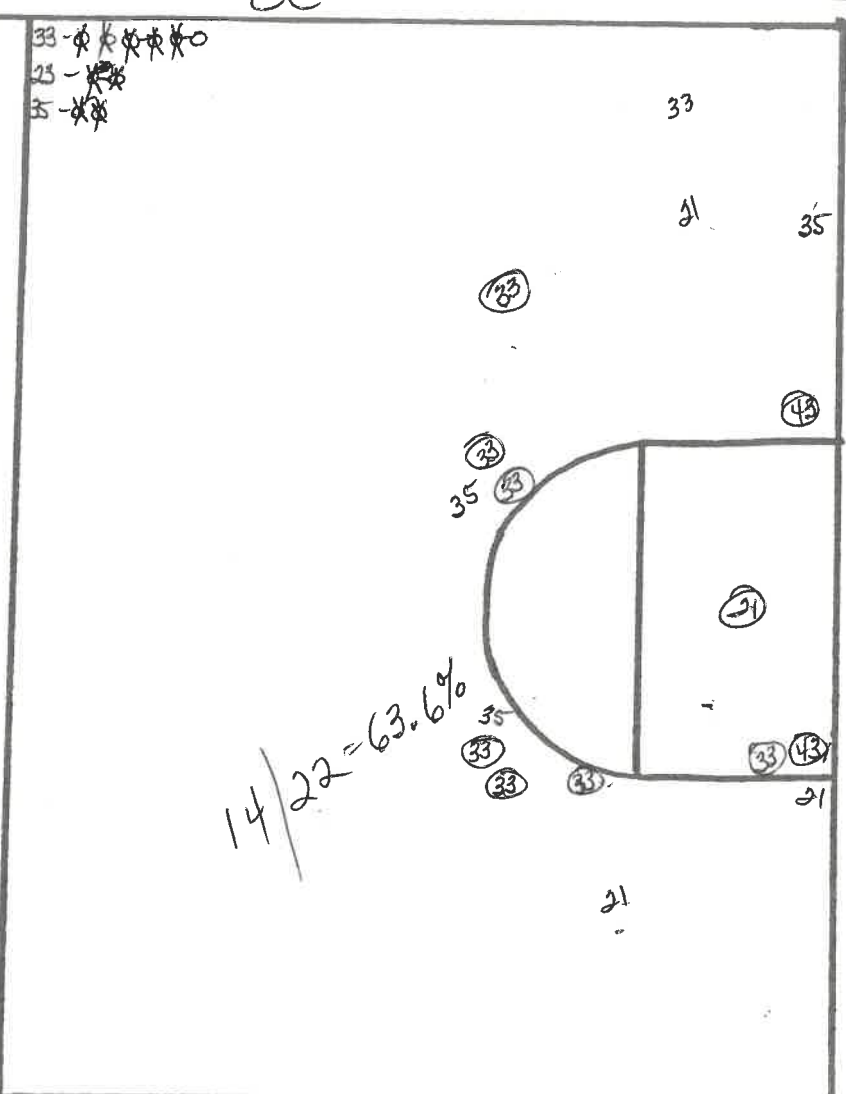

42-31

CEDARVILLE COLLEGE SHOOTING CHART

DATE January 27, 1981

HALF First

m
32-0
40-
42-
*

cc
33-
25-
25-
*

AYUPS

LAYUPS

CEDARVILLE; F.G. ATT. _____
F.G. MADE _____
SCORE _____

F.G. PCT. _____

OPPONENTS: F.G. ATT. _____
F.G. MADE _____
SCORE _____

F.G. PCT. _____