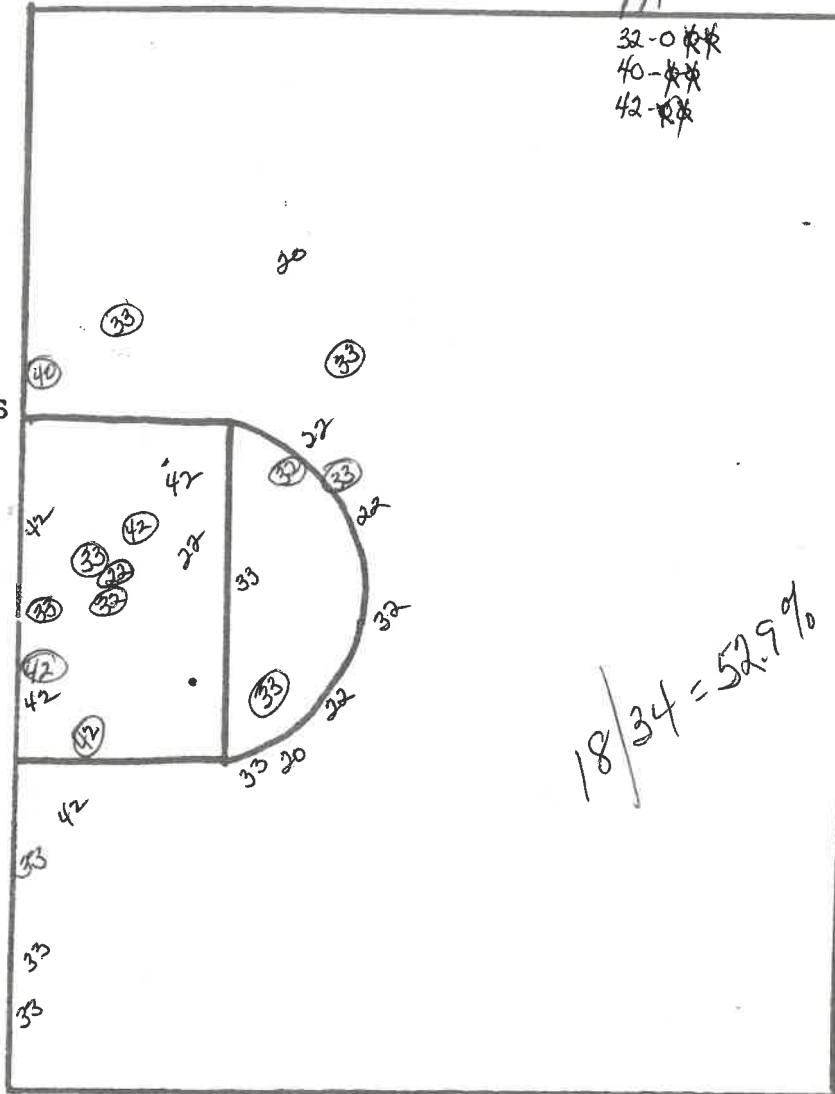

42-31

CEDARVILLE COLLEGE SHOOTING CHART

DATE January 27, 1981

HALF First

m
32-0
40-
42-
*

cc
33-
25-
25-
*

AYUPS

LAYUPS

CEDARVILLE; F.G. ATT. _____
F.G. MADE _____
SCORE _____

F.G. PCT. _____

OPPONENTS: F.G. ATT. _____
F.G. MADE _____
SCORE _____

F.G. PCT. _____