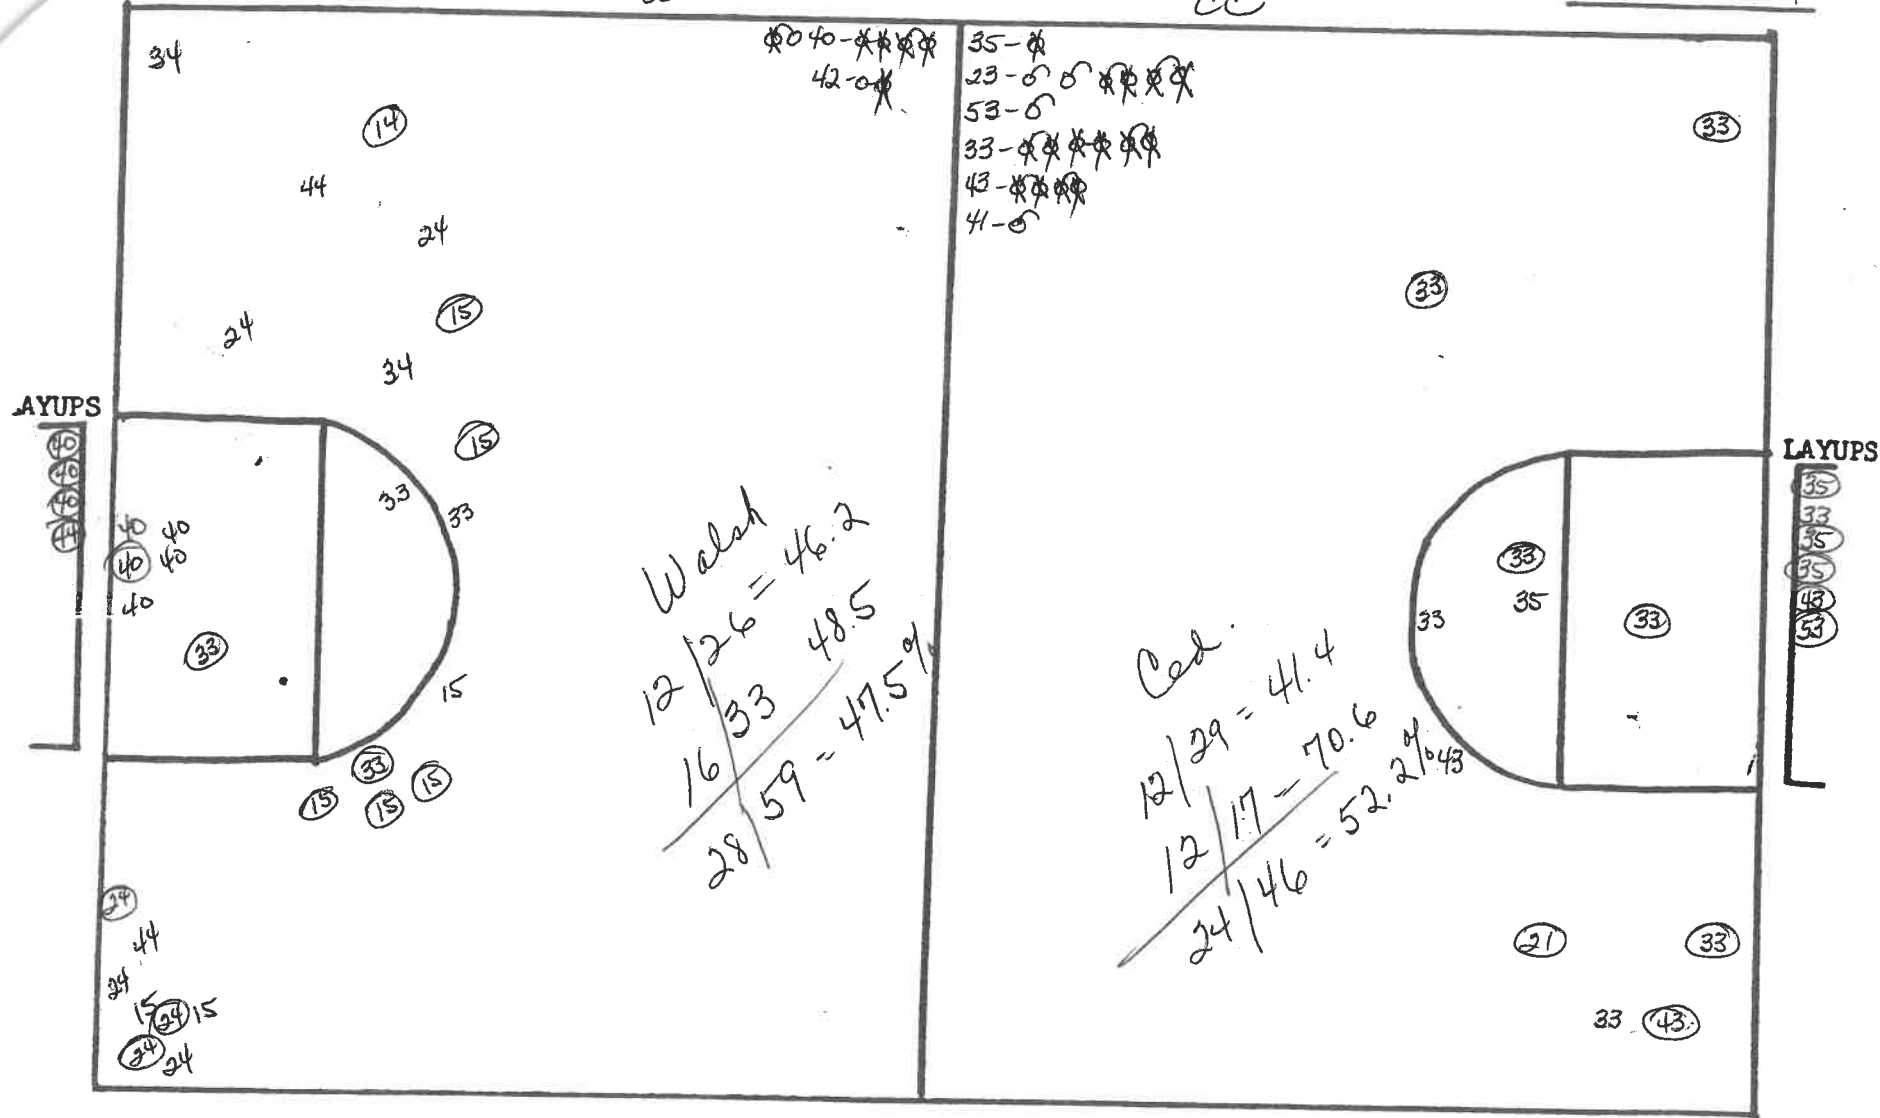

F.G. PCT. _____

Parry - 8
 21 - 4
 35 - 2
 43 - 14
 33 - 9

CEDARVILLE COLLEGE SHOOTING CHART

DATE January 13, 1981

W

CC

HALF Second

Walsh
 $12/26 = 46.2$
 $16/33 = 48.5$
 $28/59 = 47.5\%$