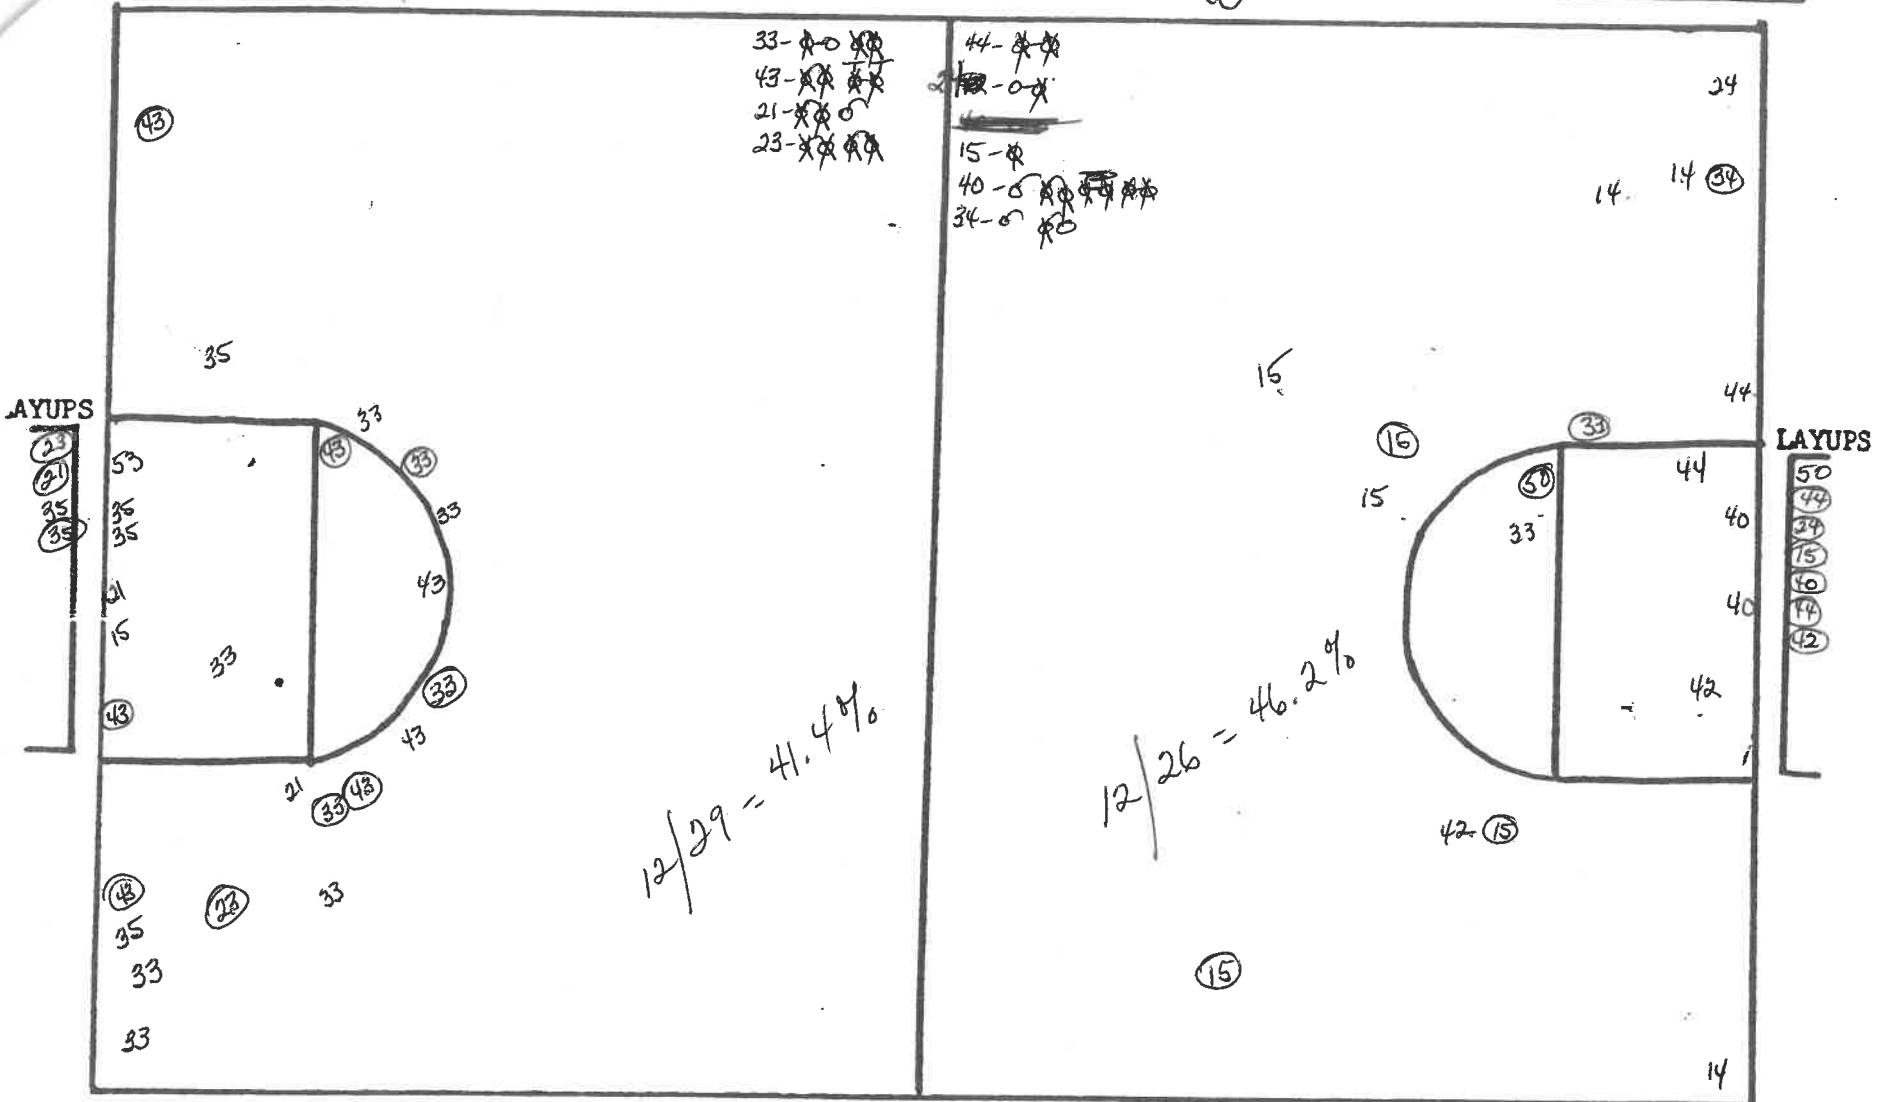

Walsh

SUMMARY SHEET

CEDARVILLE

VS

~~14 Game Totals (Rough Walsh)~~

DATE: January 13, 1981

NAME	Games No.	Field Goals			Free Throws			Total Pts	Game Avg	Rebounds			Assists	Recoveries	Personal Fouls	Turnovers		
		M	A	%	M	A	%			Def	Off	Avg				Bad Pass	Fum.	Vio
Green	5	NO			PLAY													
Townsend	-----																	
Hamlet	13	NO			PLAY													
Smart	11	NO			PLAY													
Greve	21	2	4	50.0	2	3	66.7	6		5	⁷2	6	2	3	2	0	1	
Berger	23	2	2	100.0	8	10	80.0	12		1	¹0	8	5	2	2	0	1	
Baker	31	NO			PLAY			----- INJURED										
Mounts	33	8	18	44.4	9	10	90.0	25		3	³0	1	2	3	4	1	0	
Carr	35	4	10	40.0	1	1	100.0	9		1	²1	1	4	5	0	0	0	
Danube	41	0	0	0	0	1	0	0		1	¹0	0	1	2	0	0	1	
Womack	43	7	10	70.0	8	8	100.0	22		3	⁴1	0	0	3	1	0	2	
Himes	55	NO			PLAY													
Dixon	15	0	1	0	0	0	0	0		1	³2	1	1	1	0	0	0	
Pryor	53	1	2	50.0	0	1	0	2				1	0	5	0	0	1	
Team										2	⁶4		5					
Total		24	47	51.1	28	34	82.4	76		17	²⁷10	18	20	24	9	1	6	
Opponents		28	58	48.3	17	23	73.9	73		19	³⁷18	15	16	30	10	2	8	

CEDARVILLE COLLEGE SHOOTING CHART

DATE January 13, 1981

cc

we

HALF First

CEDARVILLE; F.G. ATT. _____
F.G. MADE _____
SCORE _____

F.G. PCT. _____

OPPONENTS: F.G. ATT. _____
F.G. MADE _____
SCORE _____

F.G. PCT. _____