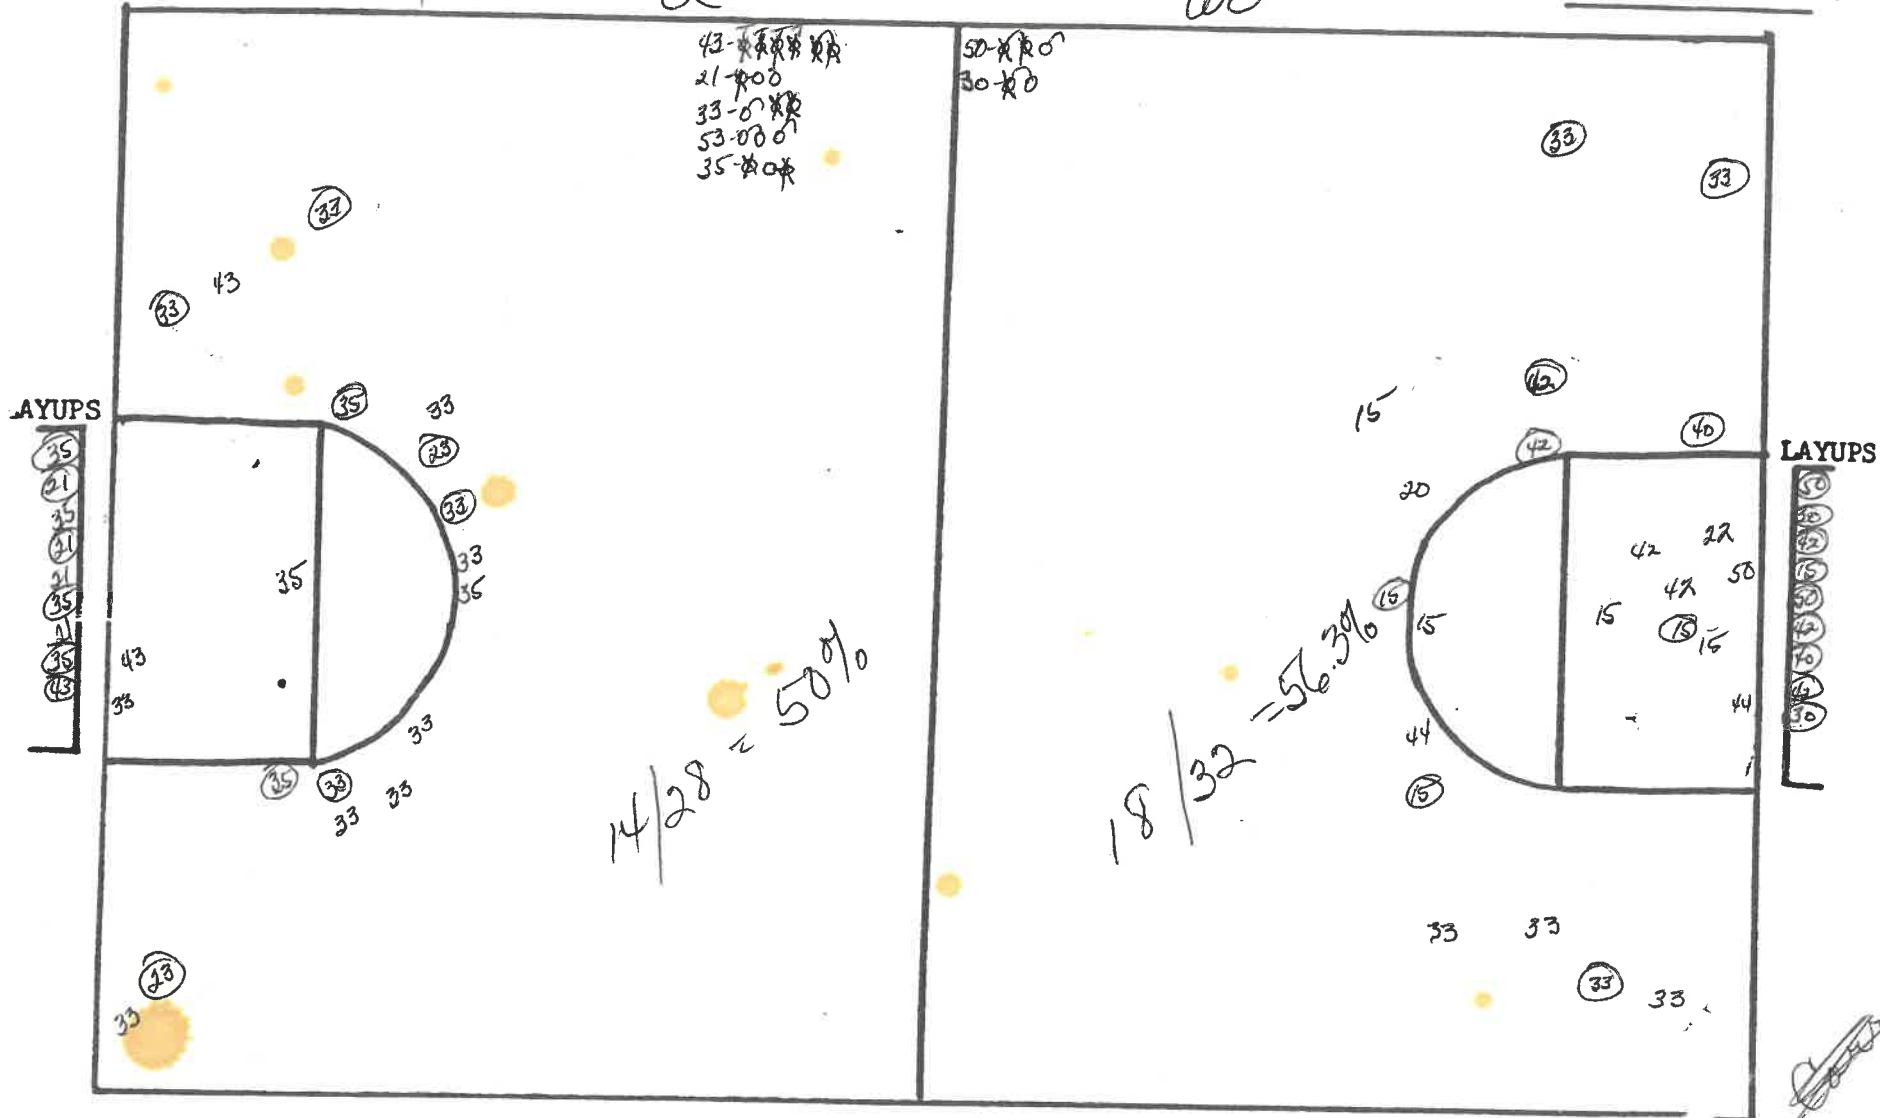

Cedarville vs. Walsh  
 Date February 7, 1981  
 Game #21

FIRST HALF  SECOND HALF

CEDARVILLE COLLEGE SHOOTING CHART

DATE February 7, 1981

CC We HALF First

CEDARVILLE; F.G. ATT. \_\_\_\_\_  
 F.G. MADE \_\_\_\_\_  
 SCORE \_\_\_\_\_