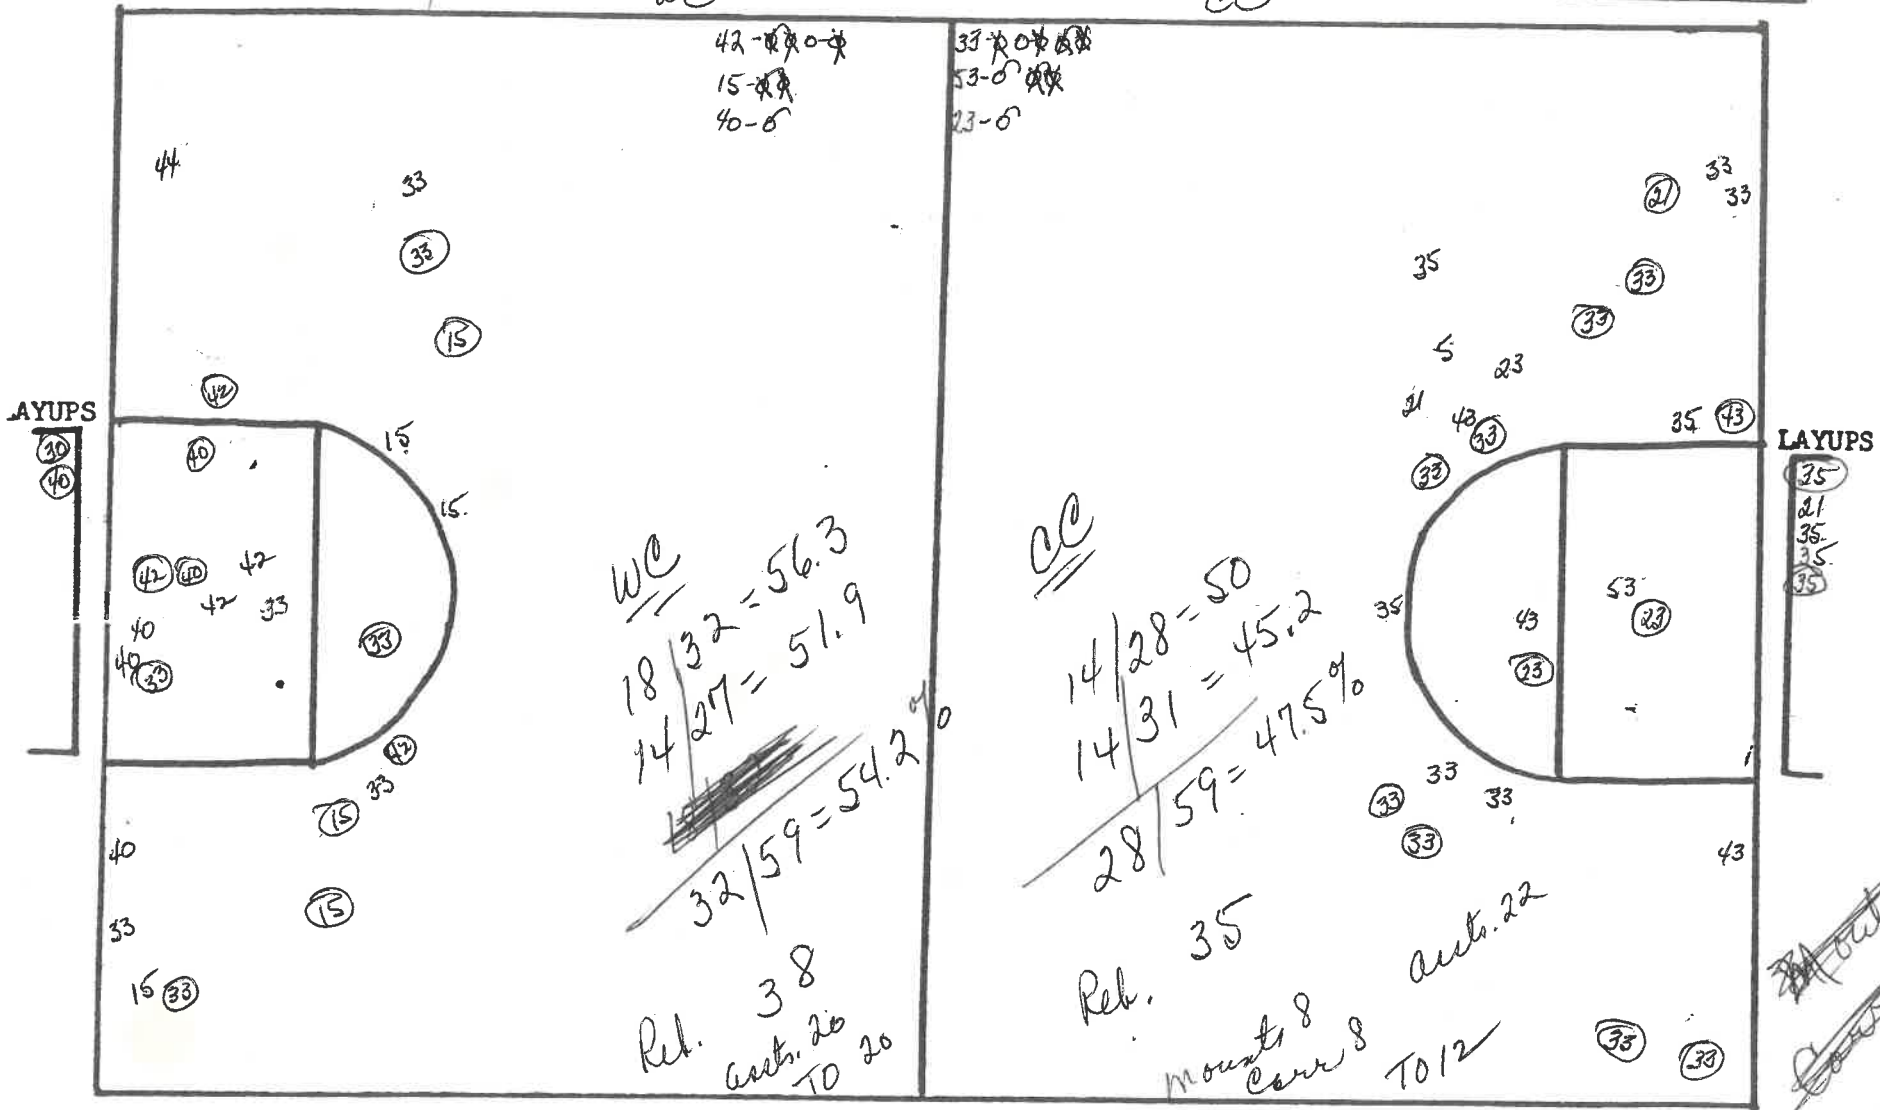

CEDARVILLE COLLEGE SHOOTING CHART

57-51
13-78

DATE February 7, 1981

WC

CC

HALF Second

CEDARVILLE; P.G. ATT. _____
F.G. MADE _____
SCORE _____

F.G. PCT. _____

OPPONENTS: F.G. ATT. _____
F.G. MADE _____
SCORE _____

F.G. PCT. _____

~~outs 5~~
~~score 4~~
Rel. 19
~~17 4/8/32 = 56.25%~~
~~19 4/4/28 = 50%~~