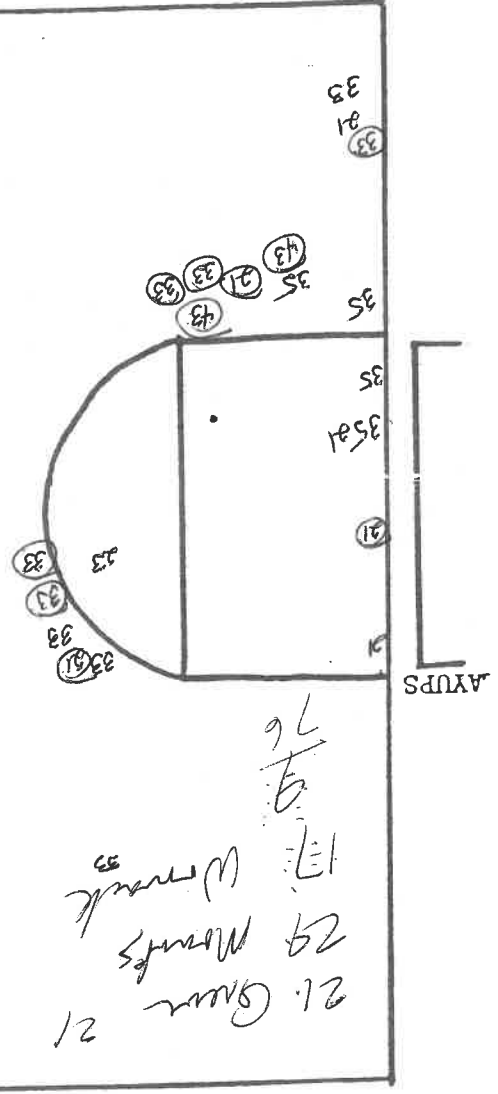

CEDARVILLE COLLEGE SHOOTING CHART

DATE February 24, 1981

HALF Second

1 Game # 20

OPONENTS: F.G. ATT. _____ F.G. MADE _____ SCORE _____

F.G. PCT. _____

OPONENTS: F.G. ATT. _____ F.G. MADE _____ SCORE _____

F.G. PCT. _____

CC 16/36 = 44.4%
CC 13/37 = 35.1%

CC. Out. TD
CC 34 10 11
CC 19 12 4

- 14 Barber Grover
- 10 Blackman Lantz
- 12 Alexander Keller 25
- 20 Blake Keller 25
- 6 Carr
- Eric

LAYUPS