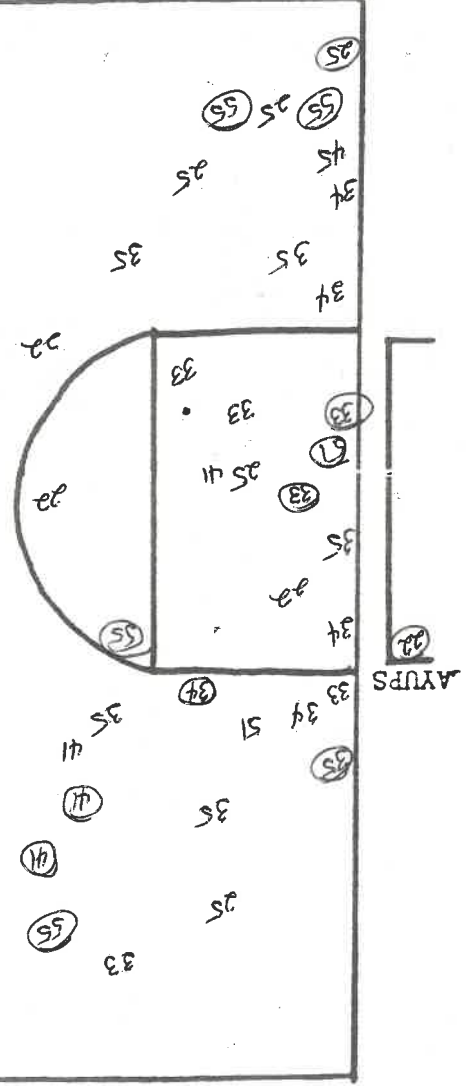

CEDARVILLE COLLEGE SHOOTING CHART

DATE February 24, 1981

CSU

CE

HAIR #1st

$$13 / 37 = 35.1\%$$

45-0x
41-00
33-0x
25-0x

$$16 / 36 = 44.4\%$$