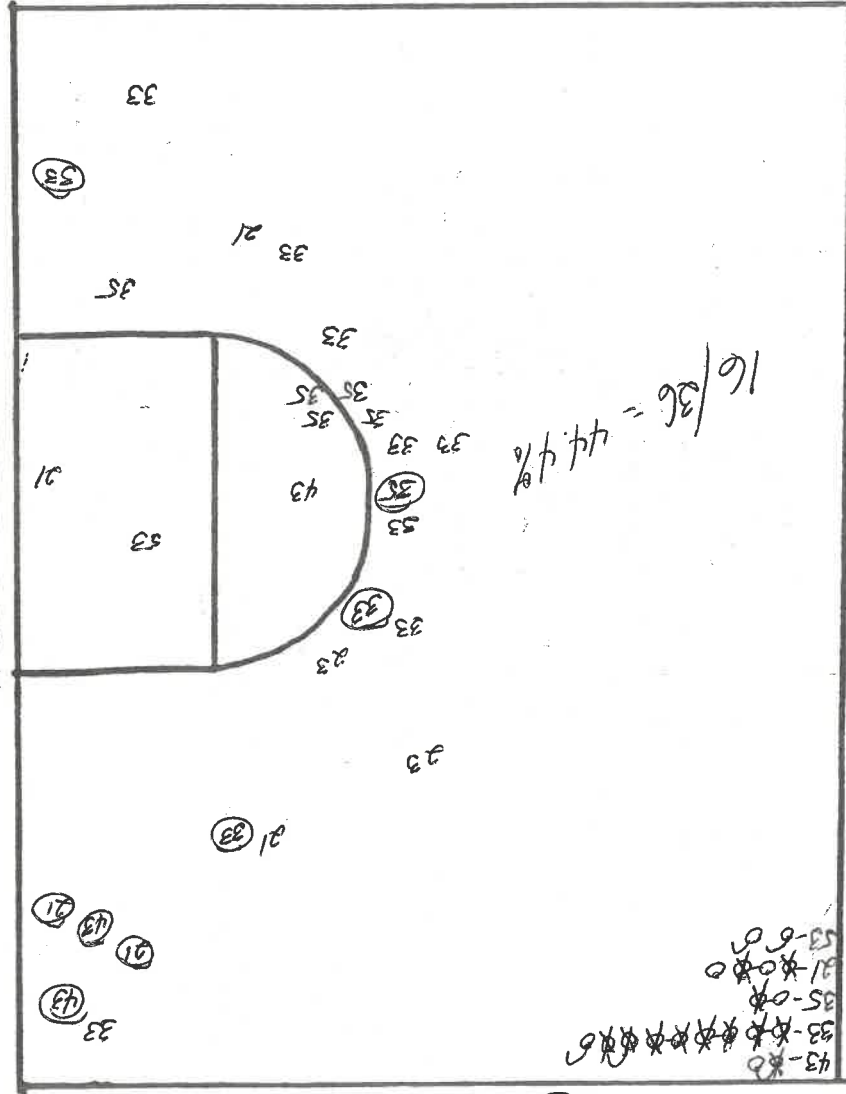

CEDARVILLE COLLEGE SHOOTING CHART

DATE February 24, 1981

CSU

CE

HAIR #1st

$$13 / 37 = 35.1\%$$

45-0x
41-00
33-0x
25-0x

$$16 / 36 = 44.4\%$$