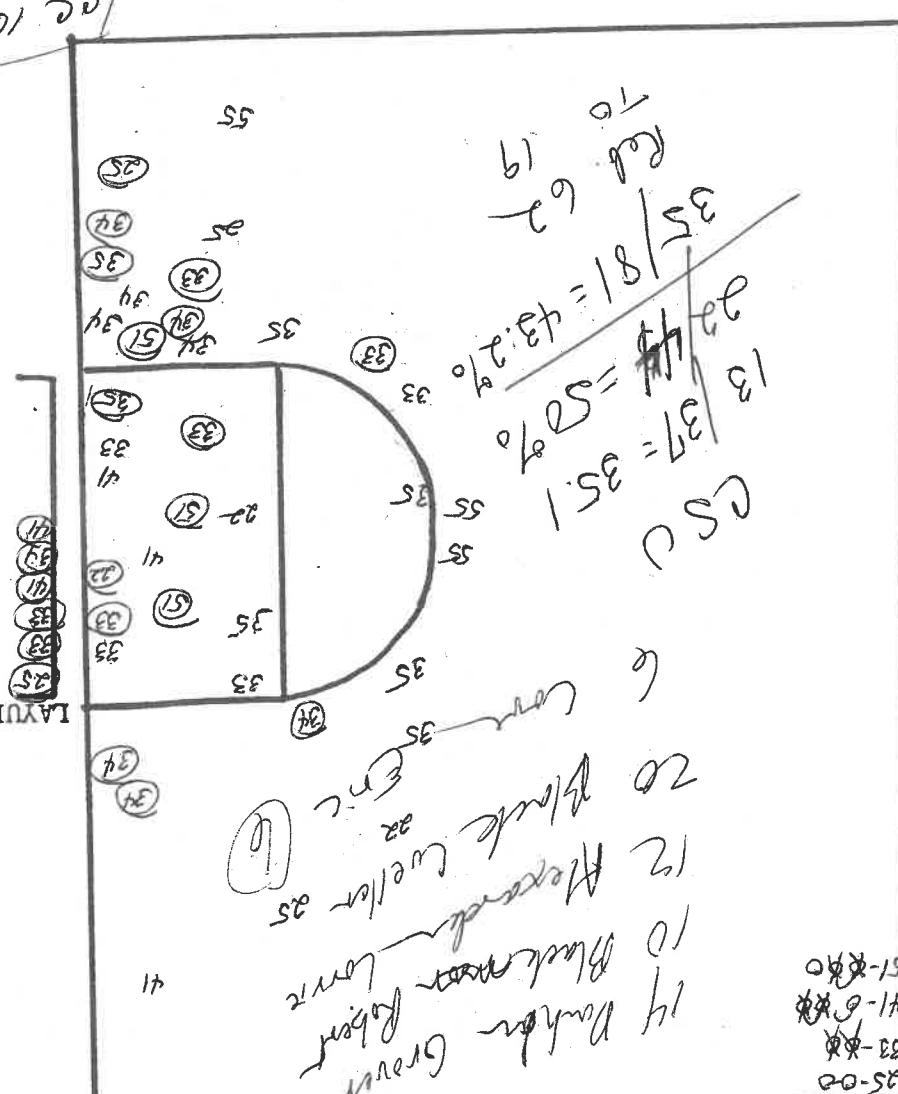

CEDARVILLE COLLEGE SHOOTING CHART

DATE February 24, 1981

HALF Second

1 Game # 20

OPONENTS: F.G. ATT. _____ F.G. MADE _____ SCORE _____

F.G. PCT. _____

OPONENTS: F.G. ATT. _____ F.G. MADE _____ SCORE _____

F.G. PCT. _____

CC 16/36 = 44.4%
CC 13/37 = 35.1%

CC. Out. TD
CC 34 10 11
CC 19 12 4

- 14 Barber Grover
- 10 Blackman Lantz
- 12 Alexander Keller 25
- 20 Blake Keller 25
- 6 Carr
- Eric

LAYUPS