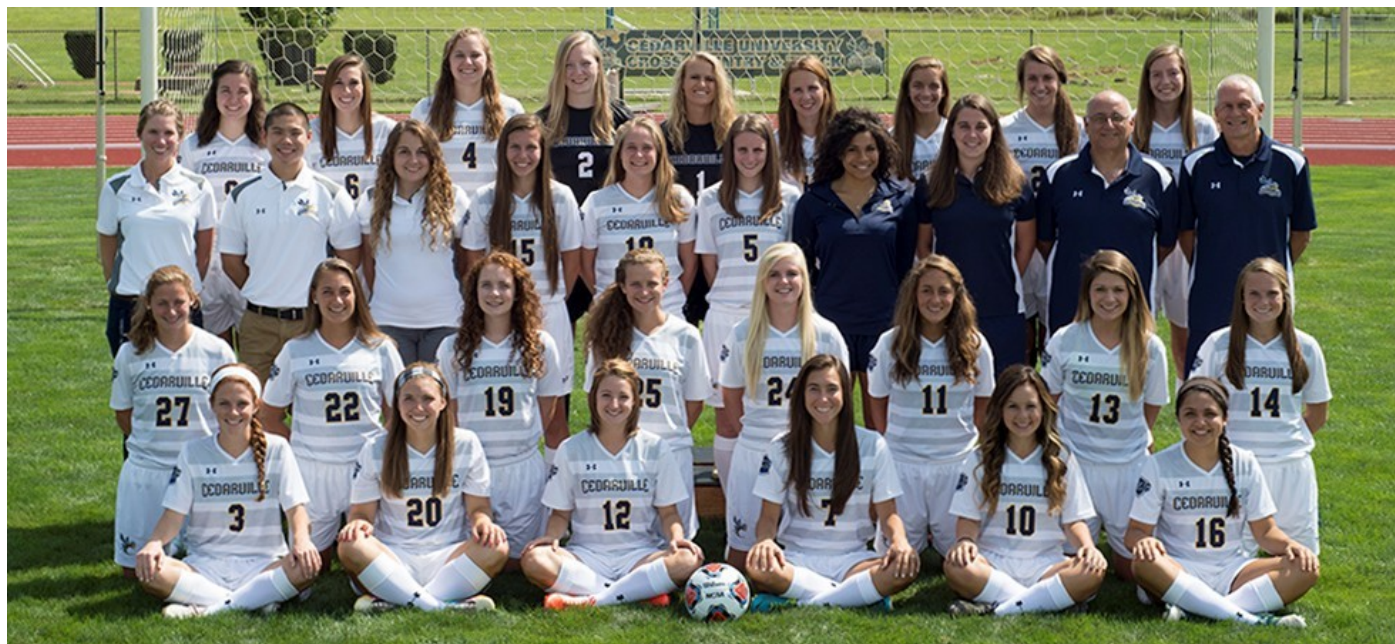

Cedarville University
2015 Women's Soccer Roster

Members of the 2015 Cedarville University women's soccer team are (front row left-to-right) Jacoby Ziegler, Kaitlyn Stiles, Kylie Faxon, Kaleigh Rowlands, Danielle Mahek, Susanna Mathew. (second row) Grace Miorelli, Jocelyn Quirple, Creslyn Van Dyck, Lyndsey Smith, Carla Halvorson, Rachel Hooper, Olivia Moore, Alyssa Maillefer. (third row) Assistant Athletic Trainer Becca Stokes, Student Athletic Trainer Michael Kuo, Student Athletic Trainer Hannah Gualtieri, Sam Newman, Katie Wormald, Stephanie Craddock, Student Assistant Chloe West, Assistant Coach Brianne Barnes, Assistant Coach Kevin Roper, Head Coach John McGillivray. (back row) Sarah Meisel, Sara Rogers, Carly Gregory, Taylor Wilcox, Hanna Harris, Carissa Van Dyck, Hannah Whicker, Hannah Velloney, Chandra Swiech.