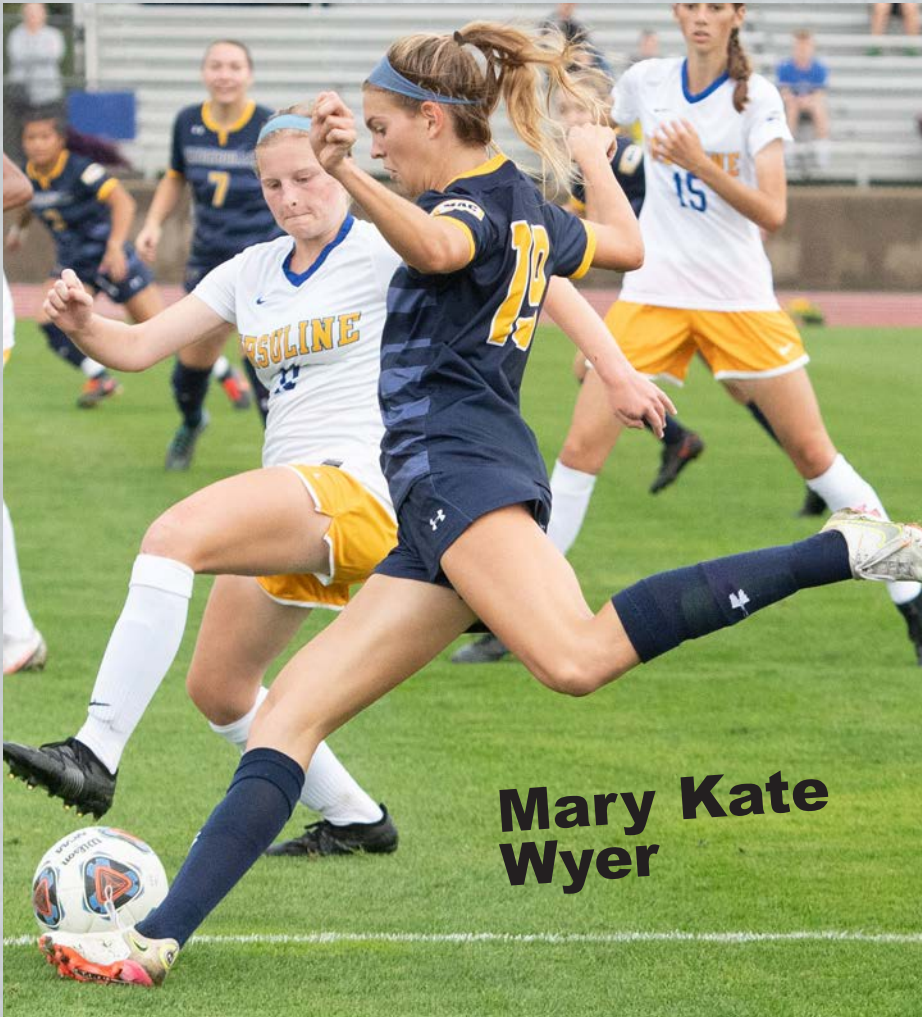

# GAMEDAY

**Mary Kate  
Wyer**

Scan the codes for  
more....

Lady Jackets soccer info

Pioneers soccer info

G-MAC women's soccer info

**NEXT HOME GAME:**

**SATURDAY,  
OCTOBER 16**