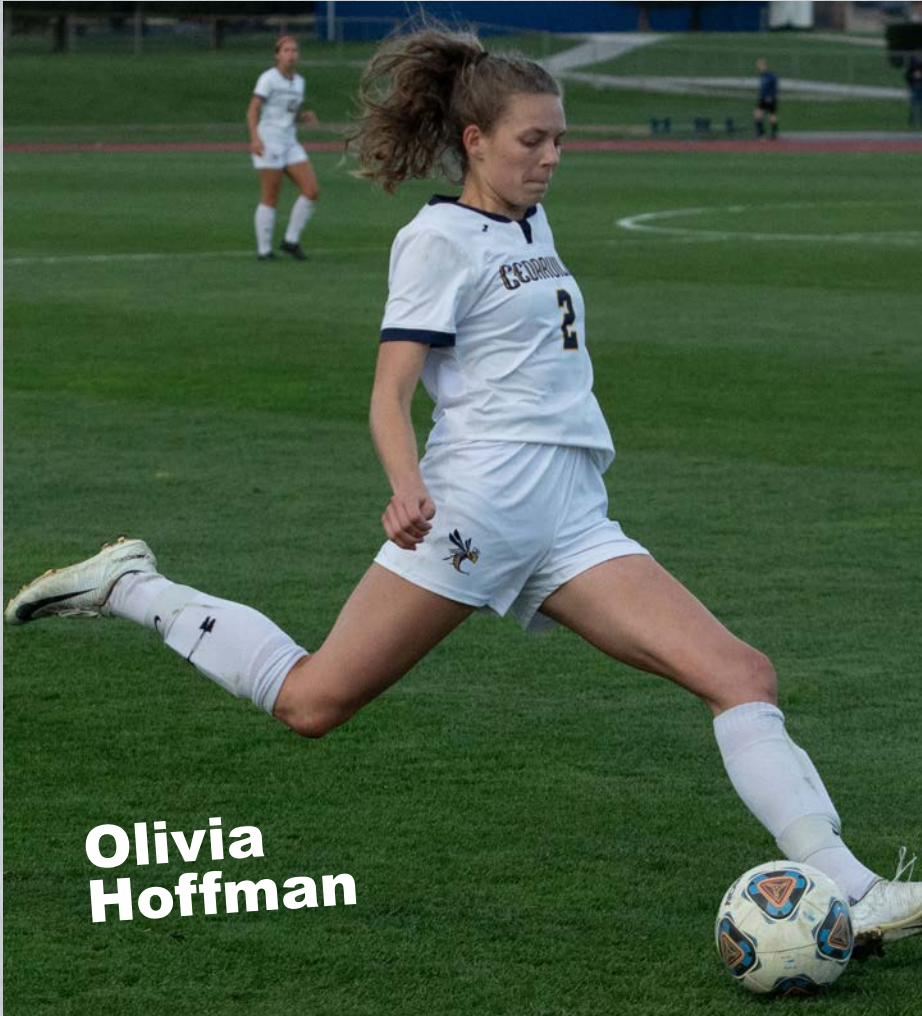

# GAMEDAY

**Olivia Hoffman**

Scan the codes for more....

Lady Jackets soccer info

Panthers soccer info

G-MAC women's soccer info

**LADY JACKETS  
VS  
OHIO DOMINICAN**

**NEXT GAME:  
2021  
G-MAC  
TOURNAMENT  
TBA**